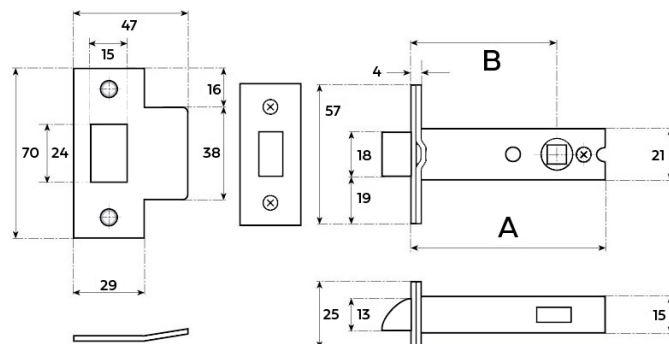

CROFT

Product Code: M001

Product Name: Tubular Latch for Unsprung Door Knobs

Description: A reversible latch bolt providing a lightly sprung two way action for interior doors.

Shown here in our Light Antique Brass finish.

Product Information

100mm lock case (A), 75mm backset (B)

Available in all Croft finishes excluding DAB, DAN, DORB, IBMA, IBUL, MBK, ORB, RBMA, TB, CN, DCN,