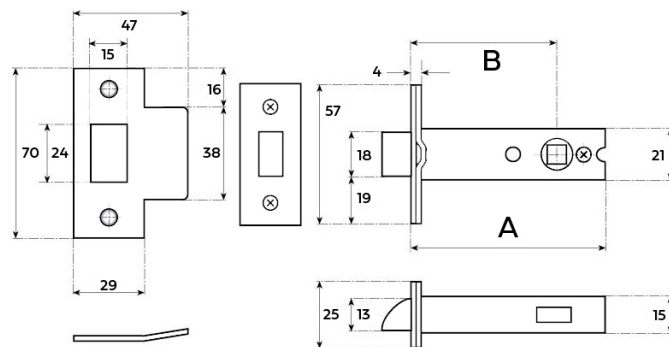

CROFT

Product Code: M001

Product Name: Tubular Latch for Unsprung Door Knobs

Description: A reversible latch bolt providing a lightly sprung two way action for interior doors.

Shown here in our Light Antique Brass finish.

Product Information

100mm lock case (A), 75mm backset (B)

Available in all Croft finishes excluding DAB, DAN, DORB, IBMA, IBUL, MBK, ORB, RBMA, TB, CN,