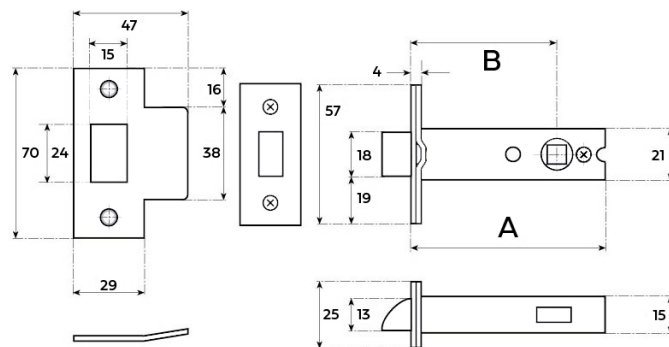

CROFT

Product Code: M001

Product Name: Tubular Latch for Unsprung Door Knobs

Description: A reversible latch bolt providing a lightly sprung two way action for interior doors.

Shown here in our Light Antique Brass finish.

Product Information

100mm lock case (A), 75mm backset (B)

Available in all Croft finishes excluding DAB, DAN, DORB, RBMA, TB,