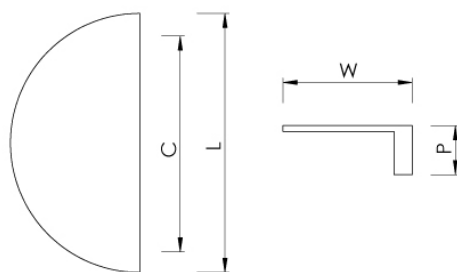

CROFT

Product Code: 1430A

Product Name: 75mm Half Moon Cabinet Pull

Description: The Half Moon cabinet pulls elevate existing cabinets with their modern yet timeless style.

Also available in 120mm length.

Shown here in our Antique Brass finish.

Product Information

Supplied with M5 Break off screws.

L	W	P	C
75mm	38mm	23mm	64mm

Available in all Croft finishes excluding RBMA, TB,