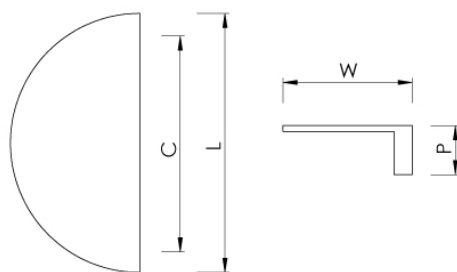

# CROFT

**Product Code:** 1430A

**Product Name:** 75mm Half Moon Cabinet Pull

**Description:** The Half Moon cabinet pulls elevate existing cabinets with their modern yet timeless style.

Also available in 120mm length.

## Product Information

Supplied with M5 Break off screws.

L	W	P	C
75mm	38mm	23mm	64mm

Available in all Croft finishes excluding RBMA, TB,