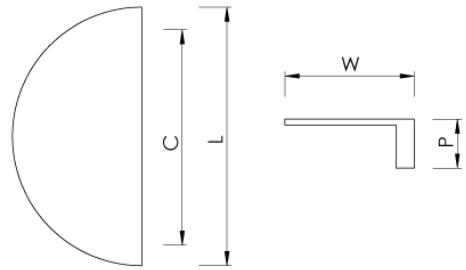

CROFT

Product Code: 1430A

Product Name: 75mm Half Moon Cabinet Pull

Description: The Half Moon cabinet pulls elevate existing cabinets with their modern yet timeless style.

Also available in 120mm length.

Shown here in our Antique Brass finish.

Product Information

Supplied with M5 Break off screws.

L	W	P	C
75mm	38mm	23mm	64mm

Available in all Croft finishes excluding DORB, IBMA, IBUL, MBK, ORB, RBMA, TB,