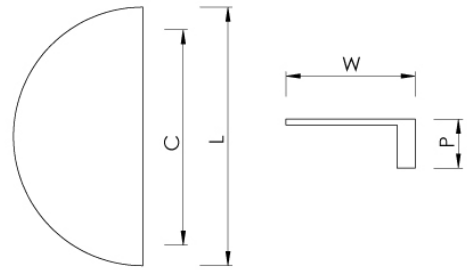

CROFT

Product Code: 1430B

Product Name: 120mm Half Moon Cabinet Pull

Description: The Half Moon cabinet pulls elevate existing cabinets with their modern yet timeless style.

Also available in 75mm length.

Shown here in our Antique Brass finish.

Product Information

Supplied with M5 Break off screws.

L	W	P	C
120mm	60mm	23mm	96mm

Available in all Croft finishes excluding DORB, IBMA, IBUL, MBK, ORB, RBMA, TB,