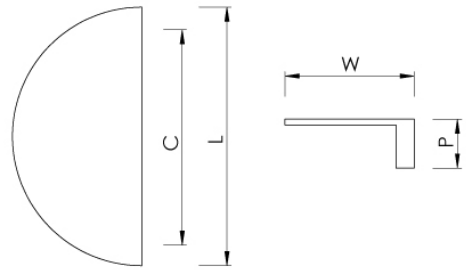

CROFT

Product Code: 1430B

Product Name: 120mm Half Moon Cabinet Pull

Description: The Half Moon cabinet pulls elevate existing cabinets with their modern yet timeless style.

Also available in 75mm length.

Shown here in our Antique Brass finish.

Product Information

Supplied with M5 Break off screws.

L	W	P	C
120mm	60mm	23mm	96mm

Available in all Croft finishes excluding RBMA, TB,