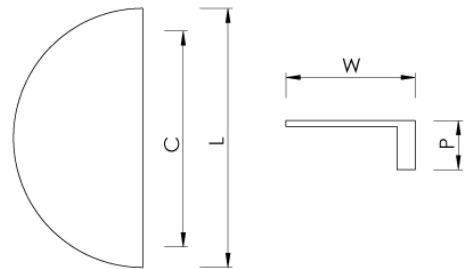

CROFT

Product Code: 1430B

Product Name: 120mm Half Moon Cabinet Pull

Description: The Half Moon cabinet pulls elevate existing cabinets with their modern yet timeless style.

Also available in 75mm length.

Shown here in our Antique Brass finish.

Product Information

Supplied with M5 Break off screws.

L	W	P	C
120mm	60mm	23mm	96mm

Available in all Croft finishes excluding RBMA, TB,