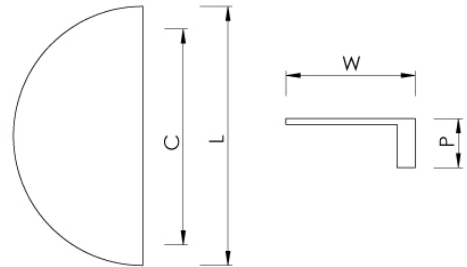

CROFT

Product Code: 1430B

Product Name: 120mm Half Moon Cabinet Pull

Description: The Half Moon cabinet pulls elevate existing cabinets with their modern yet timeless style.

Also available in 75mm length.

Shown here in our Antique Brass finish.

Product Information

Supplied with M5 Break off screws.

L	W	P	C
120mm	60mm	23mm	96mm

Available in all Croft finishes excluding RBMA, TB,