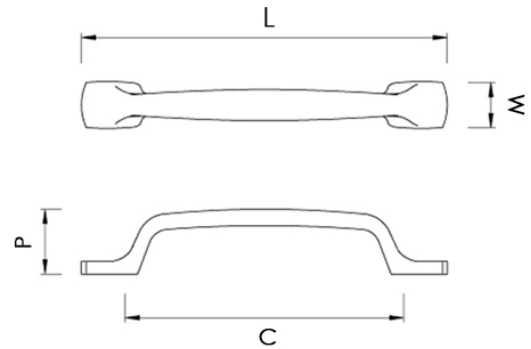

# CROFT

**Product Code:** 1450

**Product Name:** Chetton Cabinet Handle

**Description:** The timeless elegance of the Chetton design effortlessly elevates cabinetry.

Available in 4 different sizes to fit a wide range of spaces. Please see the sizing options below.

## Product Information

Supplied with 2 X M4 X 50mm break off screws.

Sizes	L	W	P	C
1450-96	127mm	18mm	27mm	96mm
1450-128	168mm	21mm	29mm	128mm
1450-200	243mm	21mm	33mm	200mm
1450-300	340mm	22mm	31mm	300mm