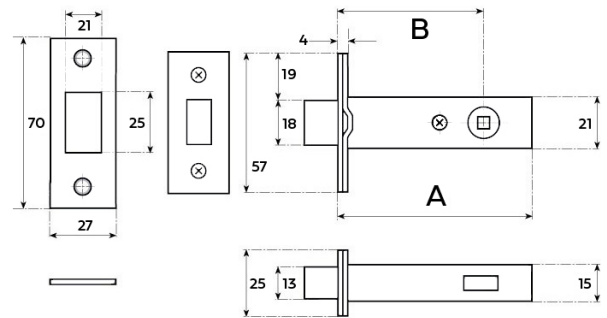

# CROFT

**Product Code:** M003

**Product Name:** Tubular Privacy Deadbolt

**Description:** A tubular deadbolt for use with a bathroom turn & release and privacy turn

Available with a 60mm or 75mm backset.

## Product Information

2 sizes available:

M003-60 (A = 83mm, B = 60mm)

M003-75 (A = 100mm, B = 75mm)

Available in all Croft finishes excluding DAB, DAN, DORB, IBMA, IBUL, MBK, ORB, RBMA, TB, CN, DCN,