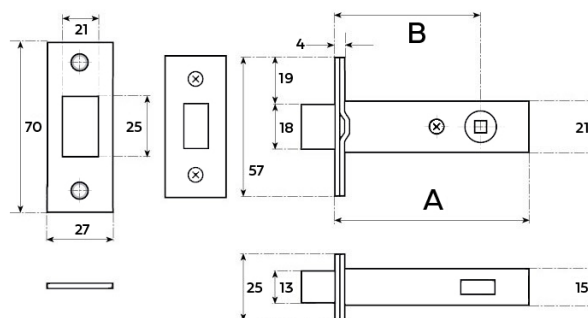

CROFT

Product Code: M003

Product Name: Tubular Privacy Deadbolt

Description: A tubular deadbolt for use with a bathroom turn & release and privacy turn

Available with a 60mm or 75mm backset.

Shown here in our Light Antique Brass finish.

Product Information

2 sizes available:

M003-60 (A = 83mm, B = 60mm)

M003-75 (A = 100mm, B = 75mm)

Available in all Croft finishes excluding DAB, DAN, DORB, IBMA, IBUL, MBK, ORB, RBMA, TB, CN,