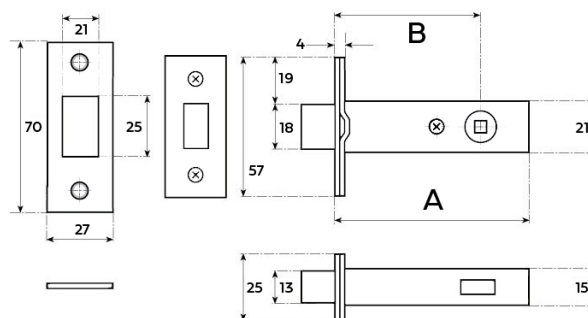

CROFT

Product Code: M003

Product Name: Tubular Privacy Deadbolt

Description: A tubular deadbolt for use with a bathroom turn & release and privacy turn

Available with a 60mm or 75mm backset.

Shown here in our Light Antique Brass finish.

Product Information

2 sizes available:

M003-60 (A = 83mm, B = 60mm)

M003-75 (A = 100mm, B = 75mm)

Available in all Croft finishes excluding DAB, DAN, DORB, RBMA, TB,