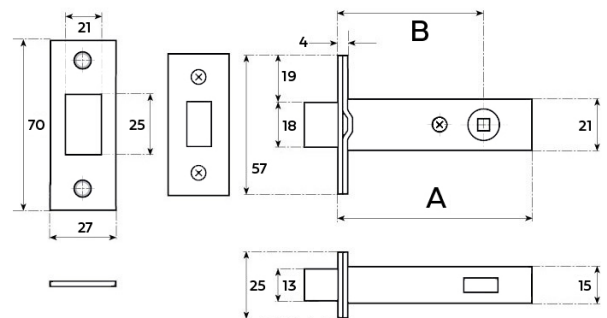

CROFT

Product Code: M003

Product Name: Tubular Privacy Deadbolt

Description: A tubular deadbolt for use with a bathroom turn & release and privacy turn

Available with a 60mm or 75mm backset.

Shown here in our Light Antique Brass finish.

Product Information

2 sizes available:

M003-60 (A = 83mm, B = 60mm)

M003-75 (A = 100mm, B = 75mm)

Available in all Croft finishes excluding DAB, DAN, DORB, RBMA, TB,