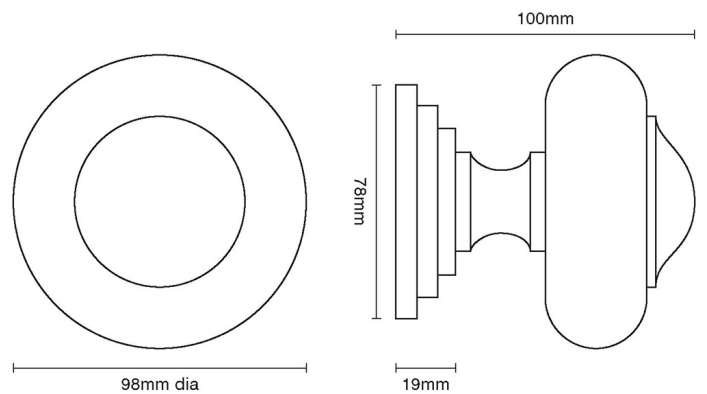

Available in all Croft finishes excluding RBMA, TB,