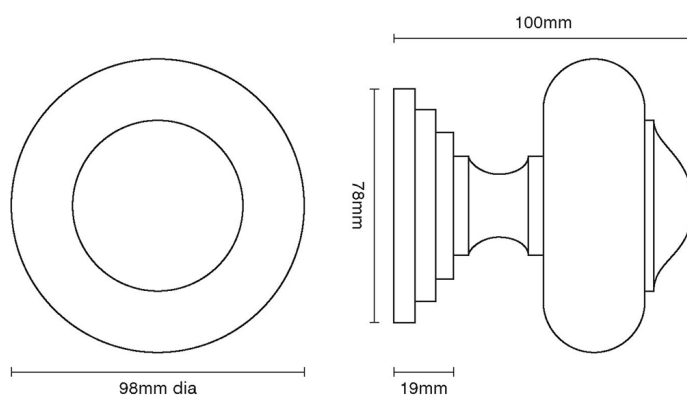

CROFT

Product Code: 6345

Product Name: 4" Round Centre Door Knob

Description: Make a statement with our impressive round door knob on stepped rose.

Shown here in our Smoked Brass finish.

Product Information

Supplied with 1 No M12 X 100mm thread and 1 No M12 Dome Nut

Also available to order as a back to back version.

Available in all Croft finishes excluding PGUL, RBMA, TB,