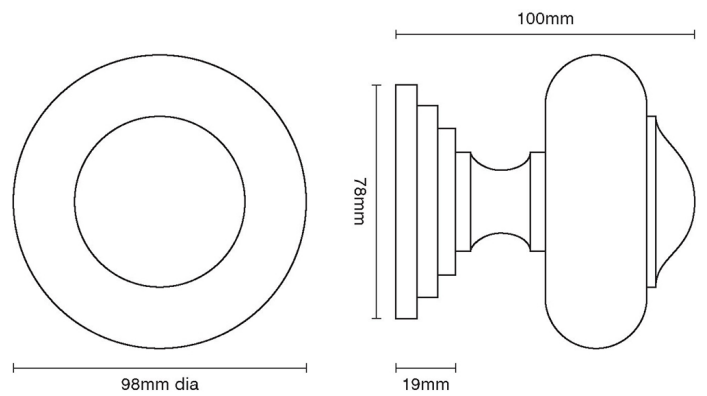

# CROFT

**Product Code:** 6345

**Product Name:** Round Centre Door Knob

**Description:** Make a statement with our impressive round door knob on stepped rose.

Shown here in our Smoked Brass finish.

## Product Information

Supplied with 1 No M12 X 100mm thread and 1 No M12 Dome Nut

Also available to order as a back to back version.

Available in all Croft finishes excluding RBMA, TB,