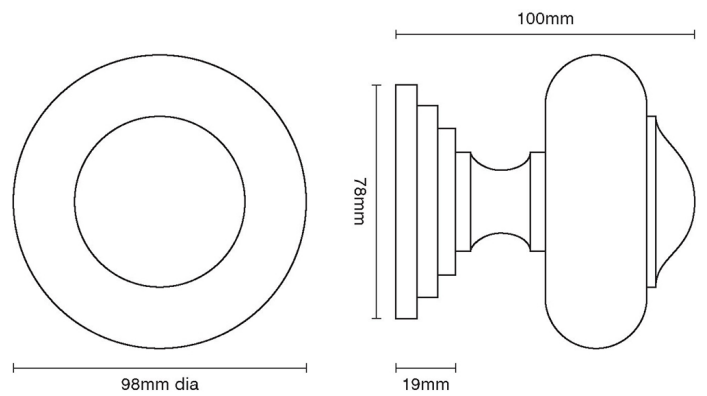

Available in all Croft finishes excluding RBMA, TB,