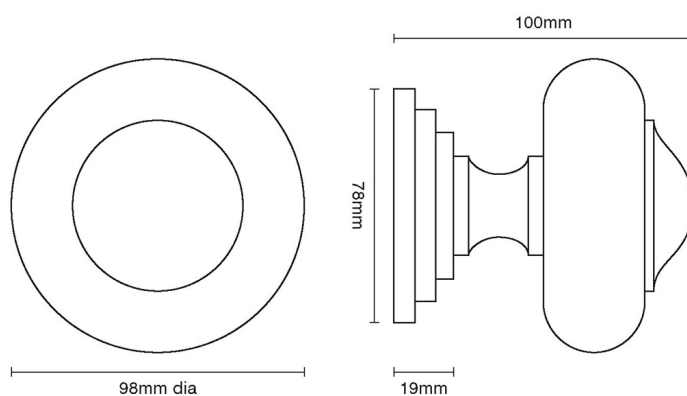

Available in all Croft finishes excluding DORB, IBMA, IBUL, MBK, ORB, RBMA, TB,