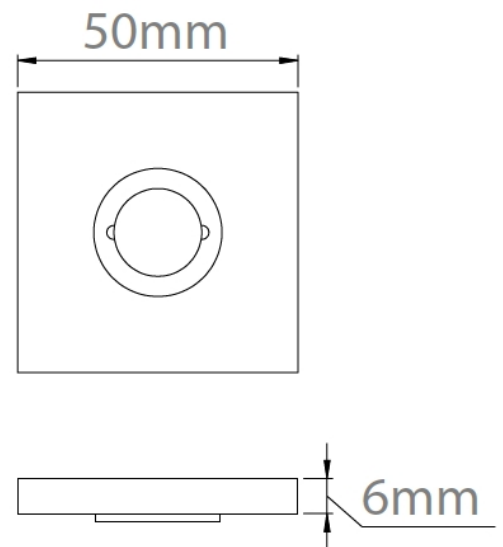

# CROFT

**Product Code:** 221

**Product Name:** Edge Step Square Rose

**Description:** Part of our 'Elements, by Croft' Collection.

Whether you are looking for seamlessly matching door and cabinet furniture, or seeking a more eclectic personalised look, Elements, By Croft will allow you to explore your options and customise your selection.

## Product Information

Concealed Lever Rose to complement your Elements Lever Handle choice.

Accompanying sub rose has the option to fit with 4 wood screws or 2 male/female bolt fixings to suit 38mm bolt centres. Supplied with a tightening key