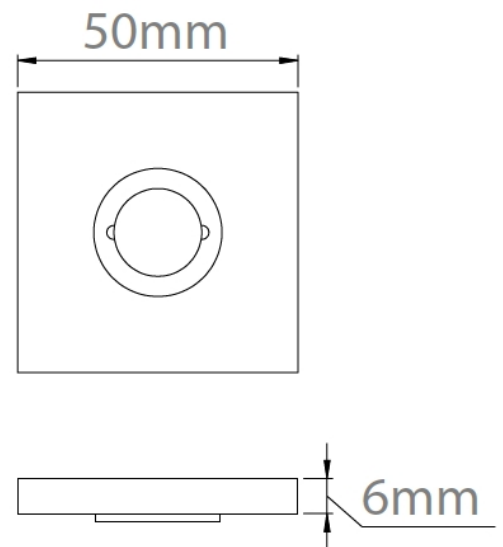

Available in all Croft finishes excluding RBMA, TB,