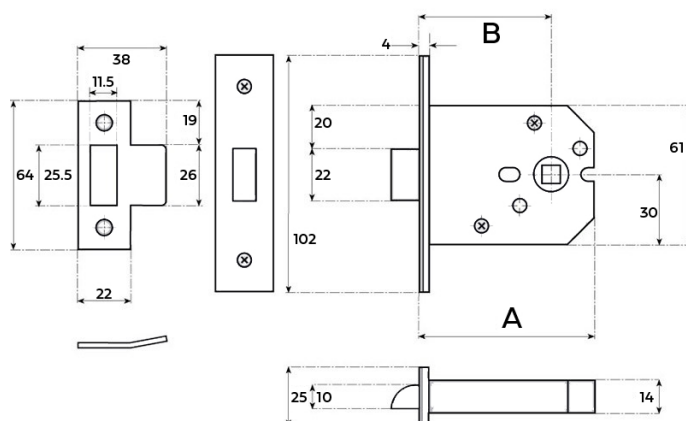

CROFT

Product Code: M004

Product Name: Interior Door Latch for Sprung Door Levers

Description: A standard sprung mortice latch for sprung door levers

Shown here in our Light Antique Brass finish.

Product Information

A = 76mm, B = 57mm

Available in all Croft finishes excluding DAB, DAN, DORB, IBMA, IBUL, MBK, ORB, RBMA, TB, CN, DCN,