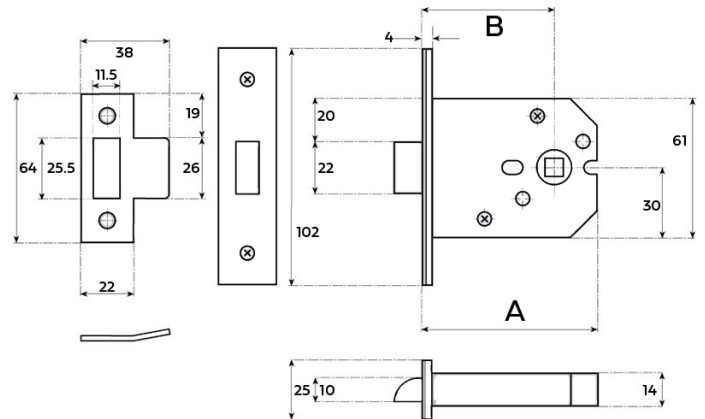

CROFT

Product Code: M004

Product Name: Interior Door Latch for Sprung Door Levers

Description: A standard sprung mortice latch for sprung door levers

Shown here in our Light Antique Brass finish.

Product Information

A = 76mm, B = 57mm

Available in all Croft finishes excluding DAB, DAN, DORB, RBMA, TB,