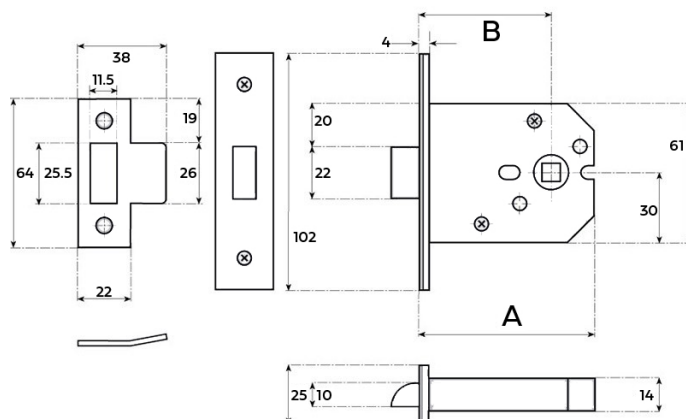

# CROFT

**Product Code:** M004

**Product Name:** Interior Door Latch for Sprung Door Levers

**Description:** A standard sprung mortice latch for sprung door levers

Shown here in our Light Antique Brass finish.

## Product Information

A = 76mm, B = 57mm

Available in all Croft finishes excluding DAB, DAN, DORB, RBMA, TB,