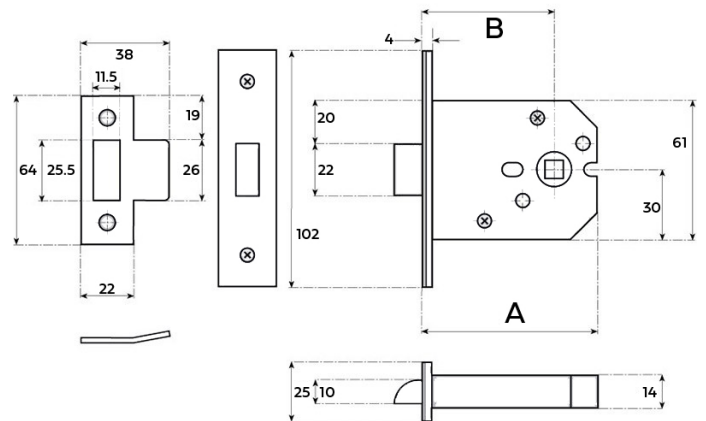

# CROFT

**Product Code:** M004

**Product Name:** Interior Door Latch for Sprung Door Levers

**Description:** A standard sprung mortice latch for sprung door levers

Shown here in our Light Antique Brass finish.

## Product Information

A = 76mm, B = 57mm

Available in all Croft finishes excluding DAB, DAN, DORB, IBMA, IBUL, MBK, ORB, RBMA, TB, CN,