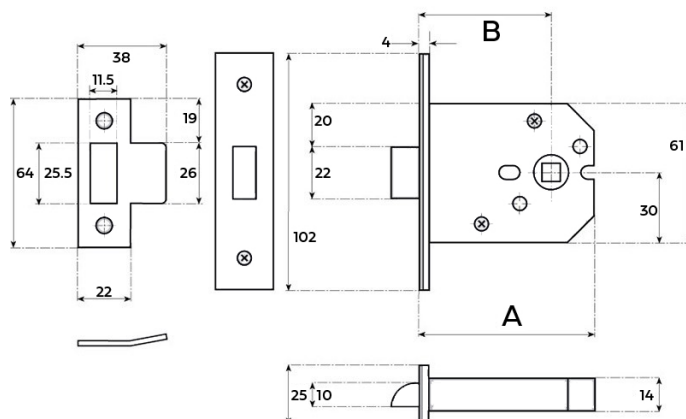

CROFT

Product Code: M004-HS

Product Name: Interior Door Latch for Unsprung Door Levers

Description: A heavy sprung mortice latch for unsprung door levers.

Shown here in our Light Antique Brass finish.

Product Information

A = 76mm, B = 57mm

Available in all Croft finishes excluding DAB, DAN, DORB, IBMA, IBUL, MBK, ORB, RBMA, TB, CN,