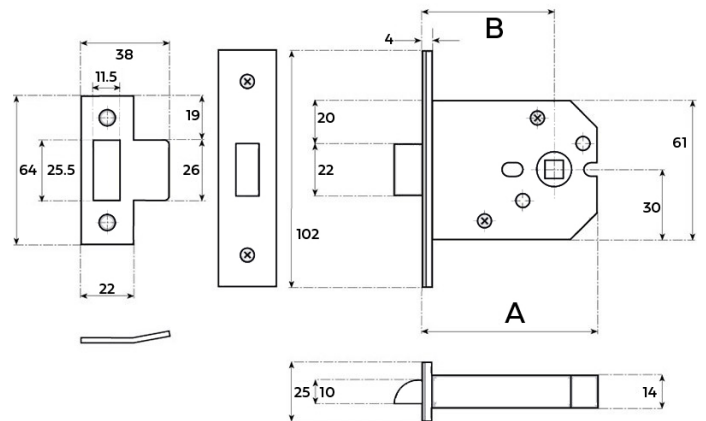

CROFT

Product Code: M004-HS

Product Name: Interior Door Latch for Unsprung Door Levers

Description: A heavy sprung mortice latch for unsprung door levers.

Shown here in our Light Antique Brass finish.

Product Information

A = 76mm, B = 57mm

Available in all Croft finishes excluding DAB, DAN, DORB, RBMA, TB,