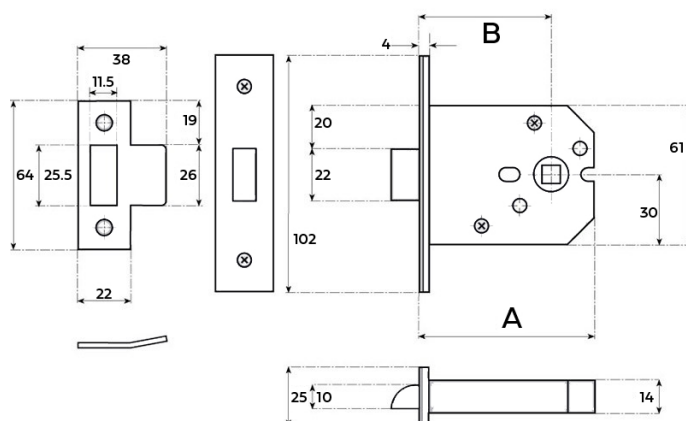

CROFT

Product Code: M004-HS

Product Name: Interior Door Latch for Unsprung Door Levers

Description: A heavy sprung mortice latch for unsprung door levers.

Shown here in our Light Antique Brass finish.

Product Information

A = 76mm, B = 57mm

Available in all Croft finishes excluding DAB, DAN, DORB, IBMA, IBUL, MBK, ORB, RBMA, TB, CN, DCN,