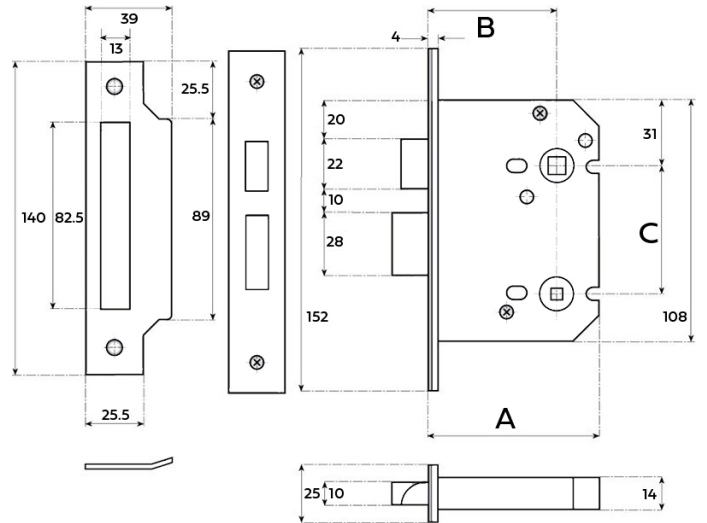

CROFT

Product Code: M005

Product Name: Privacy Lock for Sprung Door Levers

Description: A mortice bathroom lock for sprung door levers.

Shown here in our Light Antique Brass finish.

Product Information

Available in 2 sizes;

M005-57 (A = 76mm, B = 57mm, C = 57mm)

M005-82 (A = 101mm, B = 82mm, C = 57mm)

Available in all Croft finishes excluding DAB, DAN, DORB, IBMA, IBUL, MBK, ORB, RBMA, TB, CN, DCN,