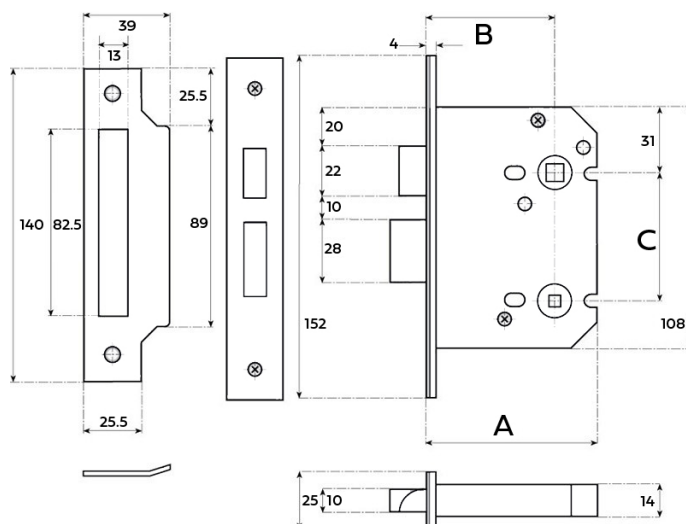

# CROFT

**Product Code:** M005

**Product Name:** Privacy Lock for Sprung Door Levers

**Description:** A mortice bathroom lock for sprung door levers.

Shown here in our Light Antique Brass finish.

## Product Information

Available in 2 sizes;

M005-57 (A = 76mm, B = 57mm, C = 57mm)

M005-82 (A = 101mm, B = 82mm, C = 57mm)

Available in all Croft finishes excluding DAB, DAN, DORB, RBMA, TB,