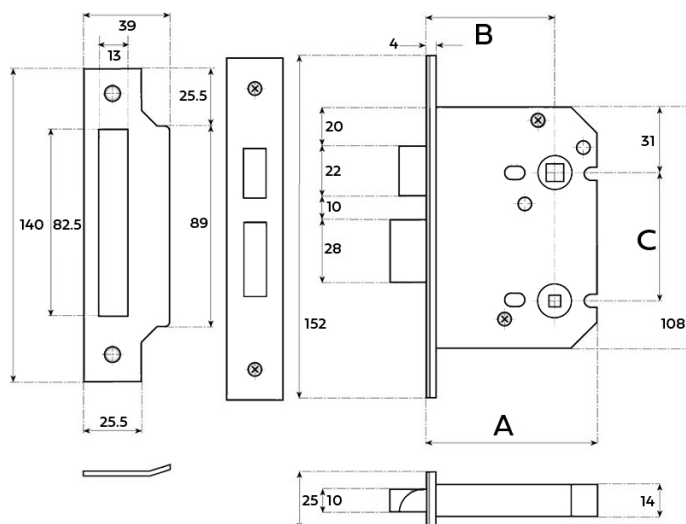

CROFT

Product Code: M005

Product Name: Privacy Lock for Sprung Door Levers

Description: A mortice bathroom lock for sprung door levers.

Shown here in our Light Antique Brass finish.

Product Information

Available in 2 sizes;

M005-57 (A = 76mm, B = 57mm, C = 57mm)

M005-82 (A = 101mm, B = 82mm, C = 57mm)

Available in all Croft finishes excluding DAB, DAN, DORB, RBMA, TB,