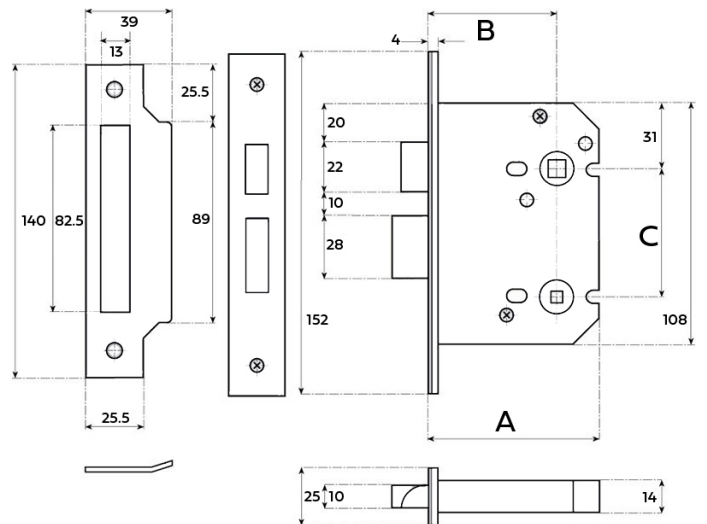

CROFT

Product Code: M005

Product Name: Privacy Lock for Sprung Door Levers

Description: A mortice bathroom lock for sprung door levers.

Shown here in our Light Antique Brass finish.

Product Information

Available in 2 sizes;

M005-57 (A = 76mm, B = 57mm, C = 57mm)

M005-82 (A = 101mm, B = 82mm, C = 57mm)

Available in all Croft finishes excluding DAB, DAN, DORB, IBMA, IBUL, MBK, ORB, RBMA, TB, CN,