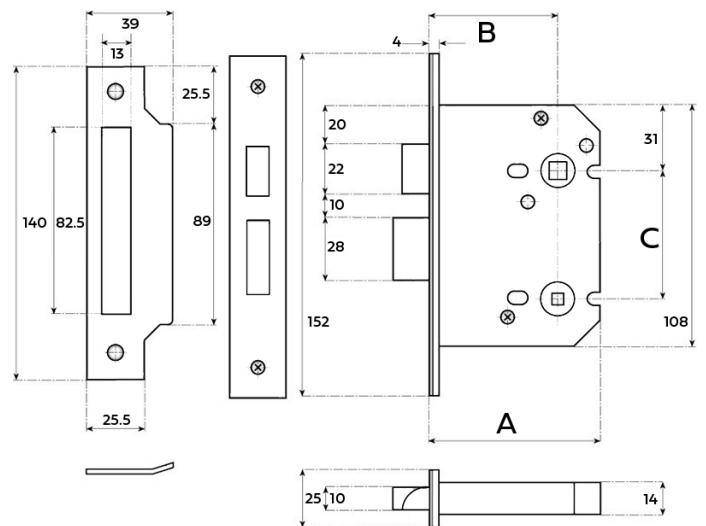

# CROFT

**Product Code:** M005-HS

**Product Name:** Privacy Lock for Unsprung Door Levers

**Description:** A mortise bathroom lock, heavy sprung for unsprung door lever handles.

Shown here in our Light Antique Brass finish.

## Product Information

Available in 2 sizes;

M005-HS-57 (A = 76mm, B = 57mm, C = 57mm)

M005-HS-82 (A = 101mm, B = 82mm, C = 57mm)

Available in all Croft finishes excluding DAB, DAN, DORB, IBMA, IBUL, MBK, ORB, RBMA, TB, CN,