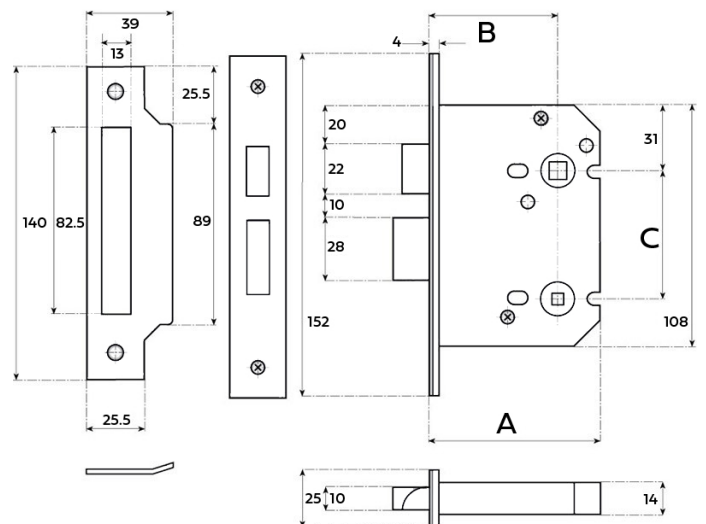

# CROFT

**Product Code:** M005-HS

**Product Name:** Privacy Lock for Unsprung Door Levers

**Description:** A mortise bathroom lock, heavy sprung for unsprung door lever handles.

Shown here in our Light Antique Brass finish.

## Product Information

Available in 2 sizes;

M005-HS-57 (A = 76mm, B = 57mm, C = 57mm)

M005-HS-82 (A = 101mm, B = 82mm, C = 57mm)

Available in all Croft finishes excluding DAB, DAN, DORB, RBMA, TB,