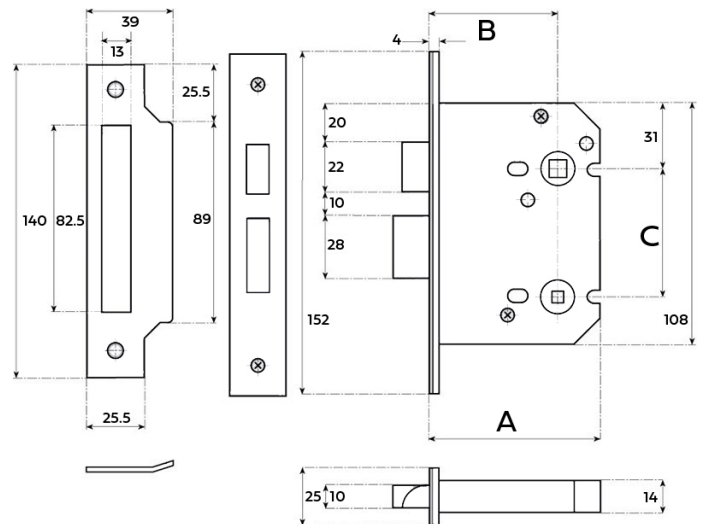

# CROFT

**Product Code:** M005-HS

**Product Name:** Privacy Lock for Unsprung Door Levers

**Description:** A mortise bathroom lock, heavy sprung for unsprung door lever handles.

Shown here in our Light Antique Brass finish.

## Product Information

Available in 2 sizes;

M005-HS-57 (A = 76mm, B = 57mm, C = 57mm)

M005-HS-82 (A = 101mm, B = 82mm, C = 57mm)

Available in all Croft finishes excluding DAB, DAN, DORB, RBMA, TB,