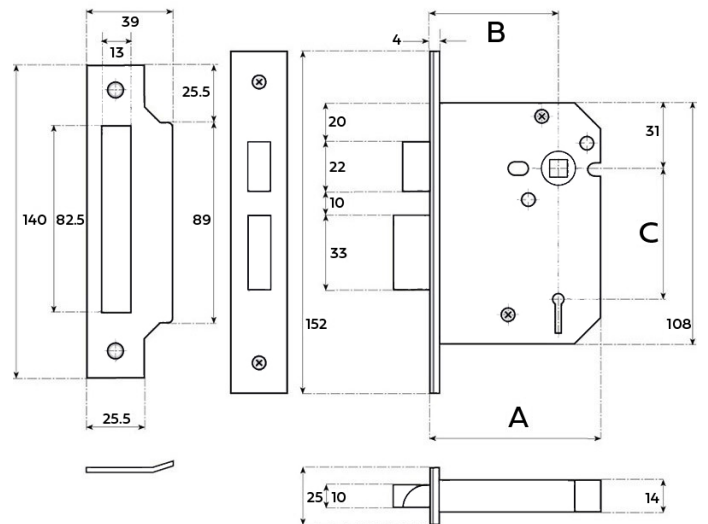

CROFT

Product Code: M006

Product Name: Interior Mortice Lock for Sprung Door Levers

Description: A 3 lever mortice sashlock for use on internal wooden doors.

Shown here in our Light Antique Brass finish.

Product Information

Available in 2 sizes;

M006-57 (A = 76mm, B = 57mm, C = 57mm)

M006-82 (A = 101mm, B = 82mm, C = 57mm)

Available in all Croft finishes excluding DAB, DAN, DORB, IBMA, IBUL, MBK, ORB, RBMA, TB, CN, DCN,