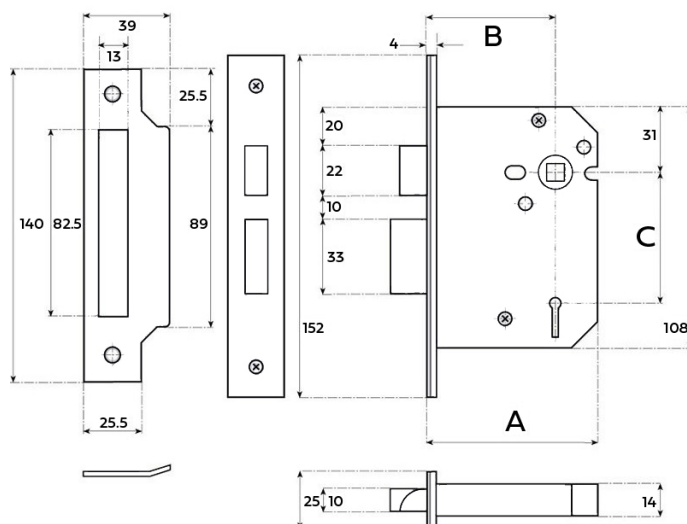

CROFT

Product Code: M006

Product Name: Interior Mortice Lock for Sprung Door Levers

Description: A 3 lever mortice sashlock for use on internal wooden doors.

Shown here in our Light Antique Brass finish.

Product Information

Available in 2 sizes;

M006-57 (A = 76mm, B = 57mm, C = 57mm)

M006-82 (A = 101mm, B = 82mm, C = 57mm)

Available in all Croft finishes excluding DAB, DAN, DORB, RBMA, TB,