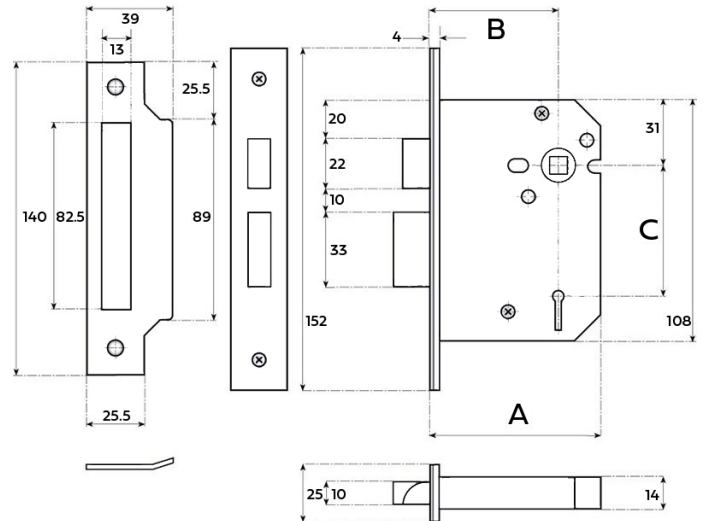

CROFT

Product Code: M006-HS

Product Name: Interior Mortice Lock for Unsprung Door Levers

Description: A 3 lever mortice sashlock for use on internal wooden doors.

Shown here in our Light Antique Brass finish.

Product Information

Available in 2 sizes;

M006-57 (A = 76mm, B = 57mm, C = 57mm)

M006-82 (A = 101mm, B = 82mm, C = 57mm)

Available in all Croft finishes excluding DAB, DAN, DORB, RBMA, TB,