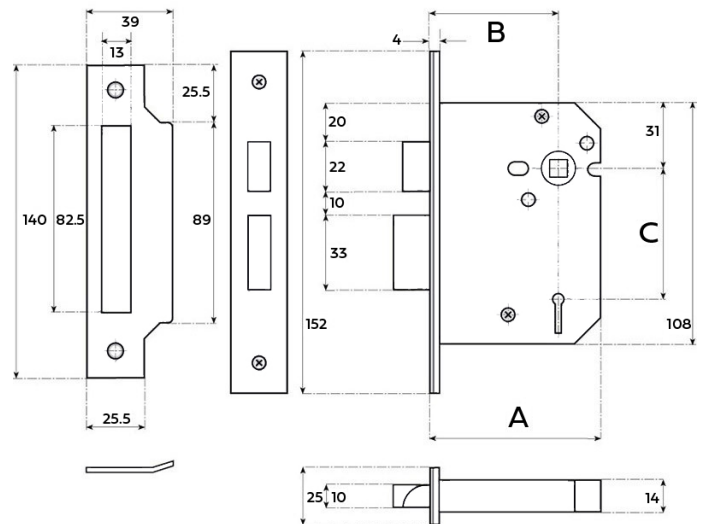

CROFT

Product Code: M006-HS

Product Name: Interior Mortice Lock for Unsprung Door Levers

Description: A 3 lever mortice sashlock for use on internal wooden doors.

Shown here in our Light Antique Brass finish.

Product Information

Available in 2 sizes;

M006-57 (A = 76mm, B = 57mm, C = 57mm)

M006-82 (A = 101mm, B = 82mm, C = 57mm)

Available in all Croft finishes excluding DAB, DAN, DORB, RBMA, TB,