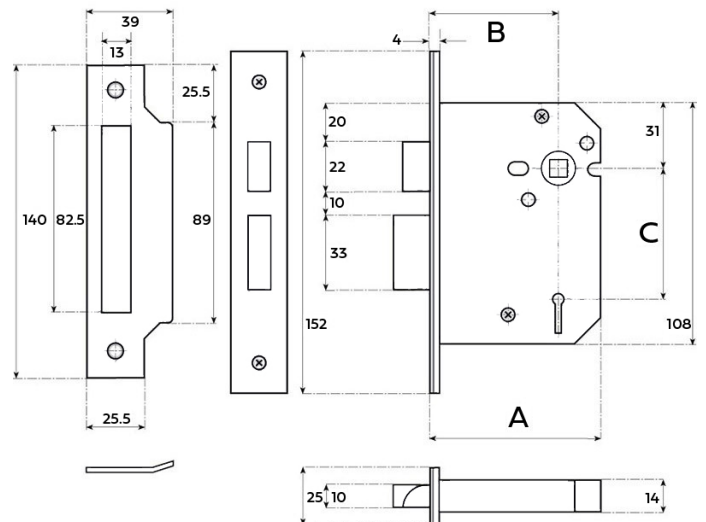

CROFT

Product Code: M006-HS

Product Name: Interior Mortice Lock for Unsprung Door Levers

Description: A 3 lever mortice sashlock for use on internal wooden doors.

Shown here in our Light Antique Brass finish.

Product Information

Available in 2 sizes;

M006-57 (A = 76mm, B = 57mm, C = 57mm)

M006-82 (A = 101mm, B = 82mm, C = 57mm)

Available in all Croft finishes excluding DAB, DAN, DORB, IBMA, IBUL, MBK, ORB, RBMA, TB, CN,