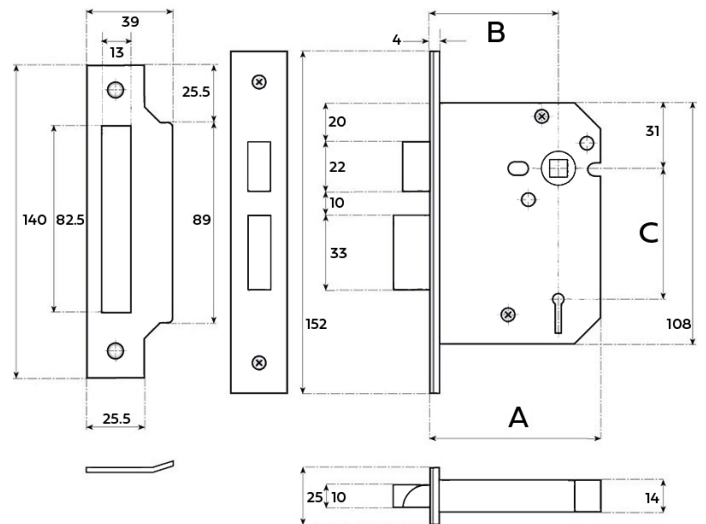

# CROFT

**Product Code:** M006-HS

**Product Name:** Interior Mortice Lock for Unsprung Door Levers

**Description:** A 3 lever mortice sashlock for use on internal wooden doors.

Shown here in our Light Antique Brass finish.

## Product Information

Available in 2 sizes;

M006-57 (A = 76mm, B = 57mm, C = 57mm)

M006-82 (A = 101mm, B = 82mm, C = 57mm)

Available in all Croft finishes excluding DAB, DAN, DORB, IBMA, IBUL, MBK, ORB, RBMA, TB, CN, DCN,