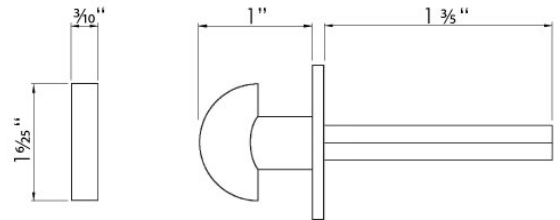

Available in all Croft finishes excluding TB,