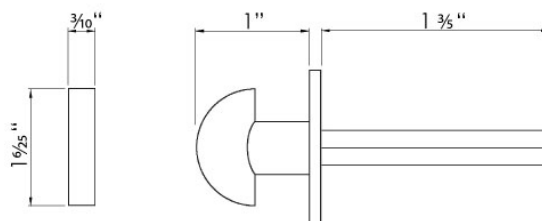

Available in all Croft finishes excluding TB,