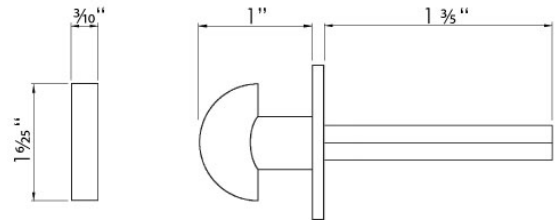

Available in all Croft finishes excluding DORB, IBMA, IBUL, MBK, ORB, TB,