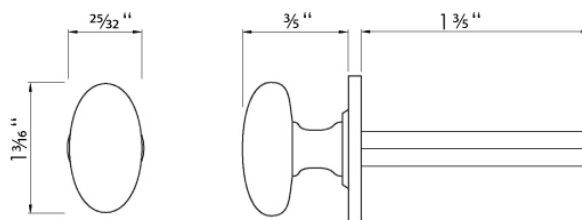

Available in all Croft finishes excluding DORB, IBMA, IBUL, MBK, ORB, RBMA, TB,