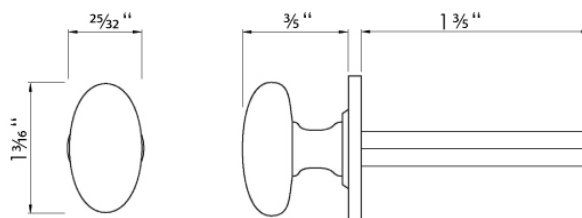

Available in all Croft finishes excluding RBMA, TB,