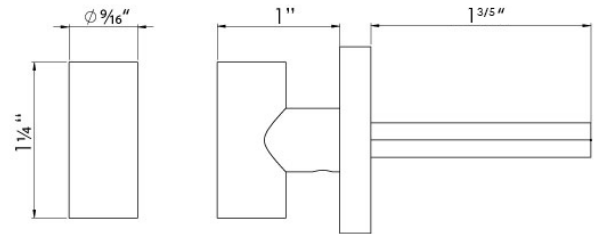

Available in all Croft finishes excluding TB,