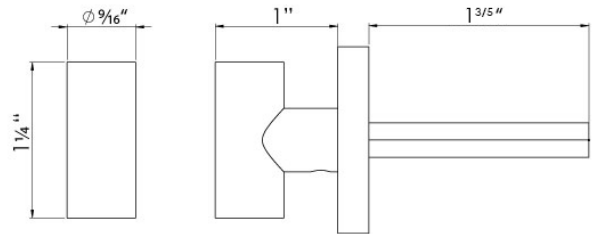

Available in all Croft finishes excluding DORB, IBMA, IBUL, MBK, ORB, TB,