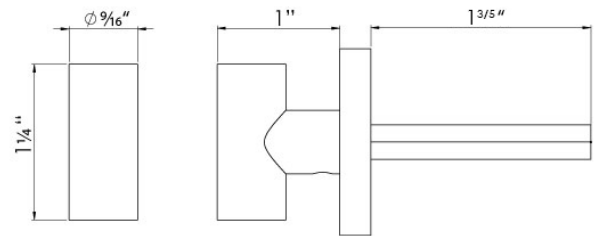

Available in all Croft finishes excluding TB,