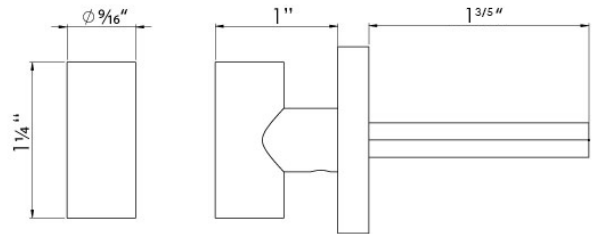

Available in all Croft finishes excluding TB,