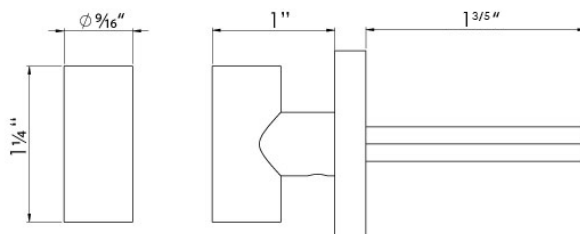

Available in all Croft finishes excluding TB,