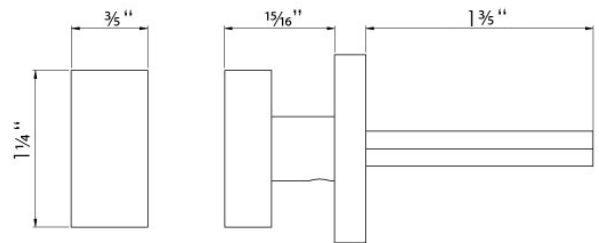

Available in all Croft finishes excluding TB,