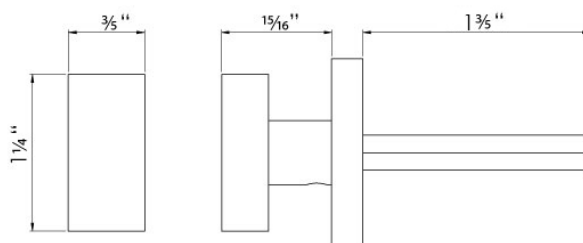

Available in all Croft finishes excluding TB,