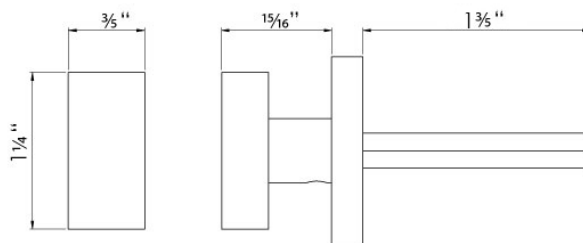

Available in all Croft finishes excluding DORB, IBMA, IBUL, MBK, ORB, TB,