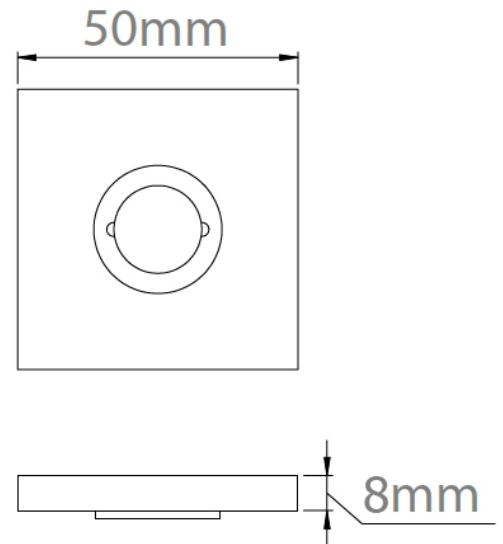

Available in all Croft finishes excluding RBMA, TB,