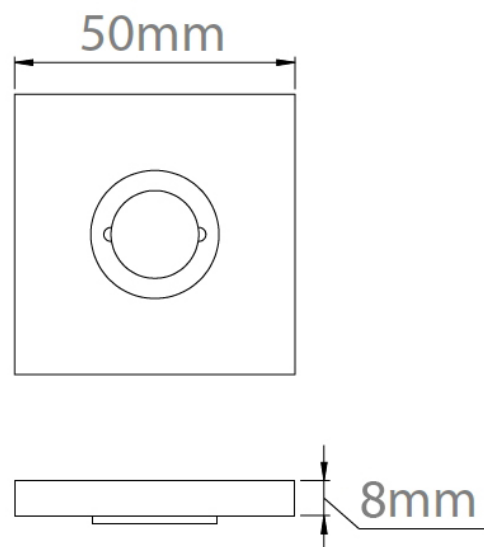

Available in all Croft finishes excluding DORB, IBMA, IBUL, MBK, ORB, RBMA, TB,