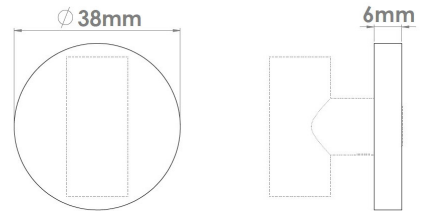

# CROFT

**Product Code:** 240PR

**Product Name:** Round Plain Privacy Rose

**Description:** Rose options for 182PT and 183PT turns

Shown here in our IBMA finish.

## Product Information

Rose options for 182PT and 183PT turns

Available in all Croft finishes excluding DBMA, DORB, MBK, ORB, RBMA, TB,