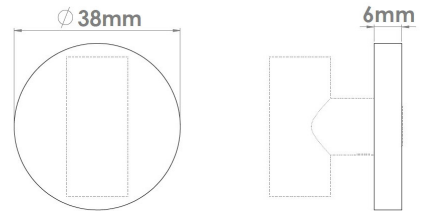

Available in all Croft finishes excluding DBMA, DORB, MBK, ORB, RBMA, TB,