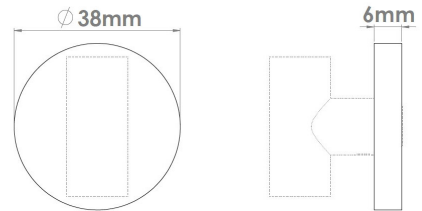

# CROFT

**Product Code:** 240PR

**Product Name:** Round Plain Privacy Rose

**Description:** Rose options for 182PT and 183PT turns

Shown here in our IBMA finish.

## Product Information

Rose options for 182PT and 183PT turns

Available in all Croft finishes excluding DBMA, DORB, IBMA, IBUL, MBK, ORB, RBMA, TB, DEB, EB, CN,