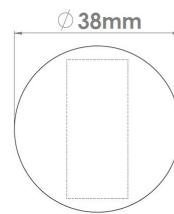

Available in all Croft finishes excluding DBMA, DORB, IBUL, MBK, ORB, RBMA, TB,