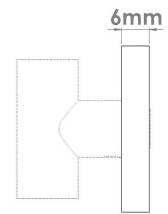

# CROFT

**Product Code:** 241PR

**Product Name:** Round Step Privacy Rose

**Description:** Rose options for 182PT and 183PT turns

Shown here in our AB finish.

## Product Information

Rose options for 182PT and 183PT turns

Available in all Croft finishes excluding DBMA, DORB, IBUL, MBK, ORB, RBMA, TB,