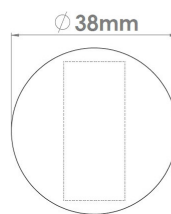

CROFT

Product Code: 241PR

Product Name: Round Step Privacy Rose

Description: Rose options for 182PT and 183PT turns

Shown here in our AB finish.

Product Information

Rose options for 182PT and 183PT turns

Available in all Croft finishes excluding DBMA, DORB, IBUL, MBK, ORB, RBMA, TB,