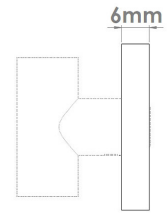

CROFT

Product Code: 241PR

Product Name: Round Step Privacy Rose

Description: Rose options for 182PT and 183PT turns

Shown here in our AB finish.

Product Information

Rose options for 182PT and 183PT turns

Available in all Croft finishes excluding DBMA, DORB, IBMA, IBUL, MBK, ORB, RBMA, TB, DEB, EB, CN, MCN,