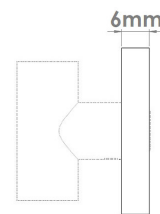

CROFT

Product Code: 241PR

Product Name: Round Step Privacy Rose

Description: Rose options for 182PT and 183PT turns

Shown here in our AB finish.

Product Information

Rose options for 182PT and 183PT turns

Available in all Croft finishes excluding DBMA, DORB, IBUL, MBK, ORB, RBMA, TB,