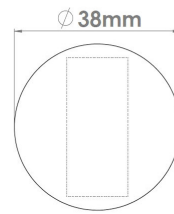

CROFT

Product Code: 241PR

Product Name: Round Step Privacy Rose

Description: Rose options for 182PT and 183PT turns

Shown here in our AB finish.

Product Information

Rose options for 182PT and 183PT turns

Available in all Croft finishes excluding DBMA, DORB, IBMA, IBUL, MBK, ORB, RBMA, TB, DEB, EB, CN, MCN,