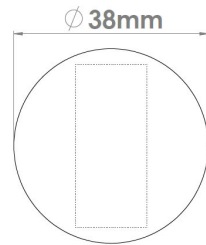

CROFT

Product Code: 242PR

Product Name: Round Reeded Privacy Rose

Description: Rose options for 182PT and 183PT turns

Shown here in our AGD finish.

Product Information

Rose options for 182PT and 183PT turns