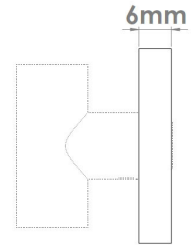

CROFT

Product Code: 242PR

Product Name: Round Reeded Privacy Rose

Description: Rose options for 182PT and 183PT turns

Shown here in our AGD finish.

Product Information

Rose options for 182PT and 183PT turns