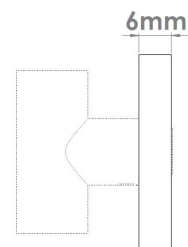

CROFT

Product Code: 242PR

Product Name: Round Reeded Privacy Rose

Description: Rose options for 182PT and 183PT turns

Shown here in our AGD finish.

Product Information

Rose options for 182PT and 183PT turns