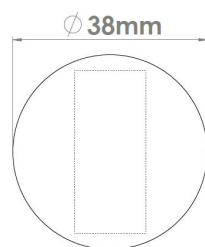

CROFT

Product Code: 242PR

Product Name: Round Reeded Privacy Rose

Description: Rose options for 182PT and 183PT turns

Shown here in our AGD finish.

Product Information

Rose options for 182PT and 183PT turns