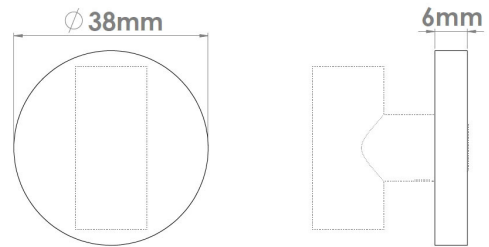

CROFT

Product Code: 242PR

Product Name: Round Reeded Privacy Rose

Description: Rose options for 182PT and 183PT turns

Shown here in our AGD finish.

Product Information

Rose options for 182PT and 183PT turns