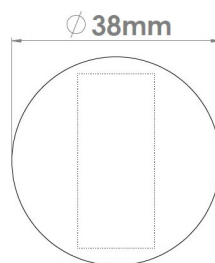

CROFT

Product Code: 244PR

Product Name: Round Pillow Privacy Rose

Description: Rose options for 182PT and 183PT turns

Shown here in our PBUL finish.

Product Information

Rose options for 182PT and 183PT turns