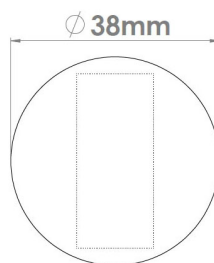

CROFT

Product Code: 244PR

Product Name: Round Pillow Privacy Rose

Description: Rose options for 182PT and 183PT turns

Shown here in our PBUL finish.

Product Information

Rose options for 182PT and 183PT turns