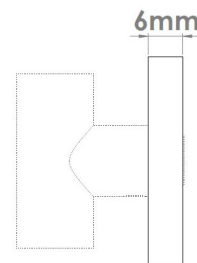

CROFT

Product Code: 244PR

Product Name: Round Pillow Privacy Rose

Description: Rose options for 182PT and 183PT turns

Shown here in our PBUL finish.

Product Information

Rose options for 182PT and 183PT turns