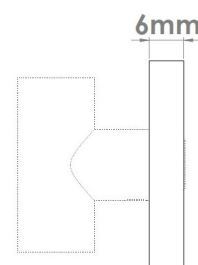

CROFT

Product Code: 244PR

Product Name: Round Pillow Privacy Rose

Description: Rose options for 182PT and 183PT turns

Shown here in our PBUL finish.

Product Information

Rose options for 182PT and 183PT turns