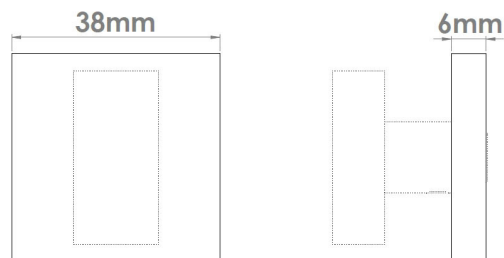

# CROFT

**Product Code:** 246PR

**Product Name:** Square Plain Privacy Rose

**Description:** Rose options for 182PT and 183PT turns

Shown here in our SMK finish.

## Product Information

Rose options for 182PT and 183PT turns

Available in all Croft finishes excluding AUT, DBMA, DORB, IBMA, IBUL, MBK, ORB, TB, DEB, EB, CN,