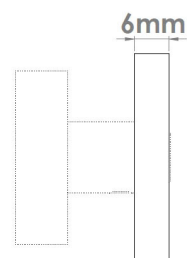

CROFT

Product Code: 246PR

Product Name: Square Plain Privacy Rose

Description: Rose options for 182PT and 183PT turns

Shown here in our SMK finish.

Product Information

Rose options for 182PT and 183PT turns