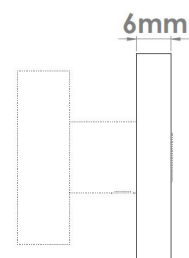

# CROFT

**Product Code:** 246PR

**Product Name:** Square Plain Privacy Rose

**Description:** Rose options for 182PT and 183PT turns

Shown here in our SMK finish.

## Product Information

Rose options for 182PT and 183PT turns

Available in all Croft finishes excluding AUT, DBMA, DORB, MBK, ORB, TB,