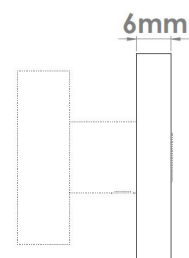

Available in all Croft finishes excluding AUT, DBMA, DORB, MBK, ORB, TB,