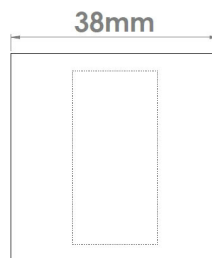

CROFT

Product Code: 246PR

Product Name: Square Plain Privacy Rose

Description: Rose options for 182PT and 183PT turns

Shown here in our SMK finish.

Product Information

Rose options for 182PT and 183PT turns