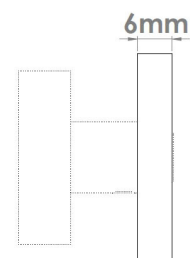

CROFT

Product Code: 246PR

Product Name: Square Plain Privacy Rose

Description: Rose options for 182PT and 183PT turns

Shown here in our SMK finish.

Product Information

Rose options for 182PT and 183PT turns