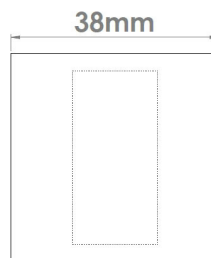

Available in all Croft finishes excluding AUT, DBMA, DORB, MBK, ORB, TB,