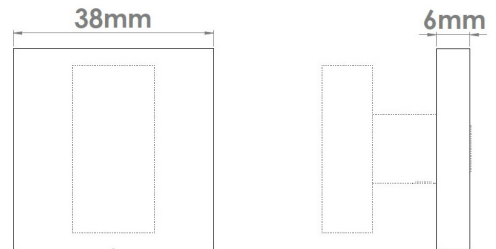

# CROFT

**Product Code:** 247PR

**Product Name:** Square Step Privacy Rose

**Description:** Rose options for 182PT and 183PT turns

Shown here in our SN finish.

## Product Information

Rose options for 182PT and 183PT turns

Available in all Croft finishes excluding AUT, DBMA, DORB, MBK, ORB, RBMA, TB,