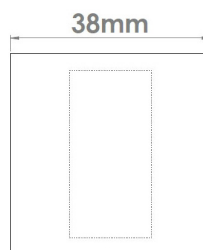

CROFT

Product Code: 247PR

Product Name: Square Step Privacy Rose

Description: Rose options for 182PT and 183PT turns

Shown here in our SN finish.

Product Information

Rose options for 182PT and 183PT turns

Available in all Croft finishes excluding AUT, DBMA, DORB, MBK, ORB, RBMA, TB,