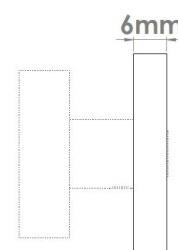

CROFT

Product Code: 247PR

Product Name: Square Step Privacy Rose

Description: Rose options for 182PT and 183PT turns

Shown here in our SN finish.

Product Information

Rose options for 182PT and 183PT turns

Available in all Croft finishes excluding AUT, DBMA, DORB, MBK, ORB, RBMA, TB,