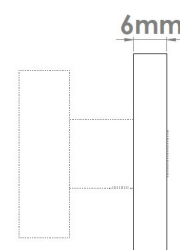

CROFT

Product Code: 247PR

Product Name: Square Step Privacy Rose

Description: Rose options for 182PT and 183PT turns

Shown here in our SN finish.

Product Information

Rose options for 182PT and 183PT turns

Available in all Croft finishes excluding AUT, DBMA, DORB, MBK, ORB, RBMA, TB,