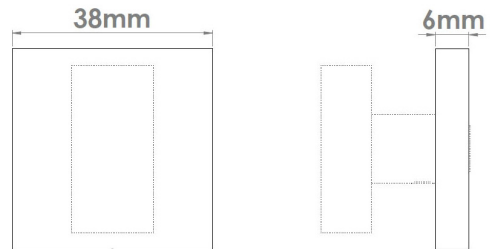

CROFT

Product Code: 247PR

Product Name: Square Step Privacy Rose

Description: Rose options for 182PT and 183PT turns

Shown here in our SN finish.

Product Information

Rose options for 182PT and 183PT turns

Available in all Croft finishes excluding AUT, DBMA, DORB, IBMA, IBUL, MBK, ORB, RBMA, TB, DEB, EB, CN,