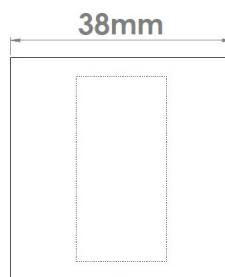

CROFT

Product Code: 248PR

Product Name: Square Straight Step Privacy Rose

Description: Rose options for 182PT and 183PT turns

Shown here in our SB finish.

Product Information

Rose options for 182PT and 183PT turns