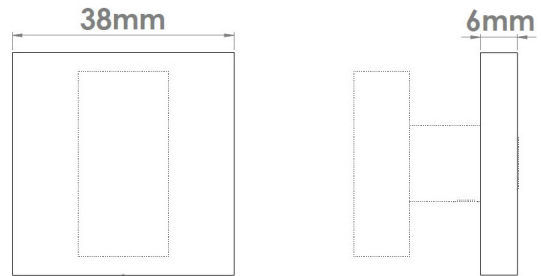

CROFT

Product Code: 248PR

Product Name: Square Straight Step Privacy Rose

Description: Rose options for 182PT and 183PT turns

Shown here in our SB finish.

Product Information

Rose options for 182PT and 183PT turns