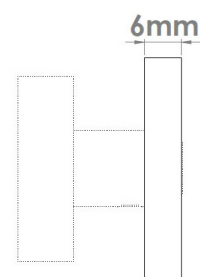

CROFT

Product Code: 248PR

Product Name: Square Straight Step Privacy Rose

Description: Rose options for 182PT and 183PT turns

Shown here in our SB finish.

Product Information

Rose options for 182PT and 183PT turns