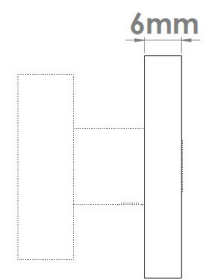

CROFT

Product Code: 248PR

Product Name: Square Straight Step Privacy Rose

Description: Rose options for 182PT and 183PT turns

Shown here in our SB finish.

Product Information

Rose options for 182PT and 183PT turns