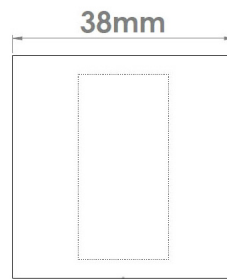

CROFT

Product Code: 248PR

Product Name: Square Straight Step Privacy Rose

Description: Rose options for 182PT and 183PT turns

Shown here in our SB finish.

Product Information

Rose options for 182PT and 183PT turns