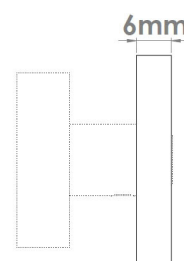

CROFT

Product Code: 249PR

Product Name: Square Pillow Privacy Rose

Description: Rose options for 182PT and 183PT turns

Shown here in our finish.

Product Information

Rose options for 182PT and 183PT turns

Available in all Croft finishes excluding AUT, DBMA, DORB, MBK, ORB, RBMA, TB,