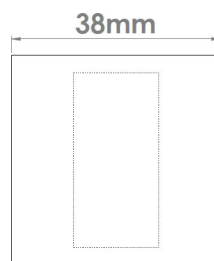

Available in all Croft finishes excluding AUT, DBMA, DORB, MBK, ORB, RBMA, TB,