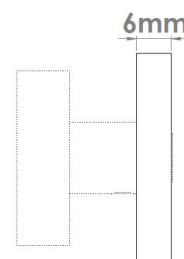

CROFT

Product Code: 249PR

Product Name: Square Pillow Privacy Rose

Description: Rose options for 182PT and 183PT turns

Shown here in our finish.

Product Information

Rose options for 182PT and 183PT turns

Available in all Croft finishes excluding AUT, DBMA, DORB, MBK, ORB, RBMA, TB,