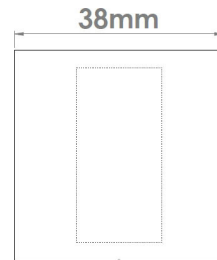

CROFT

Product Code: 249PR

Product Name: Square Pillow Privacy Rose

Description: Rose options for 182PT and 183PT turns

Shown here in our finish.

Product Information

Rose options for 182PT and 183PT turns

Available in all Croft finishes excluding AUT, DBMA, DORB, MBK, ORB, RBMA, TB,