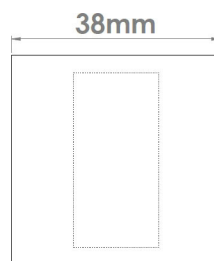

CROFT

Product Code: 249PR

Product Name: Square Pillow Privacy Rose

Description: Rose options for 182PT and 183PT turns

Shown here in our finish.

Product Information

Rose options for 182PT and 183PT turns

Available in all Croft finishes excluding AUT, DBMA, DORB, MBK, ORB, RBMA, TB,