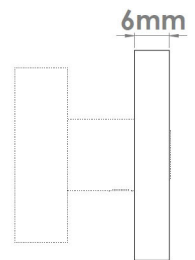

CROFT

Product Code: 249PR

Product Name: Square Pillow Privacy Rose

Description: Rose options for 182PT and 183PT turns

Shown here in our finish.

Product Information

Rose options for 182PT and 183PT turns

Available in all Croft finishes excluding AUT, DBMA, DORB, MBK, ORB, RBMA, TB,