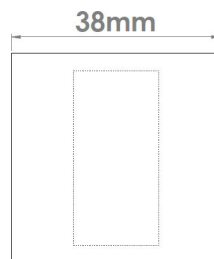

CROFT

Product Code: 249PR

Product Name: Square Pillow Privacy Rose

Description: Rose options for 182PT and 183PT turns

Shown here in our finish.

Product Information

Rose options for 182PT and 183PT turns

Available in all Croft finishes excluding AUT, DBMA, DORB, MBK, ORB, RBMA, TB,