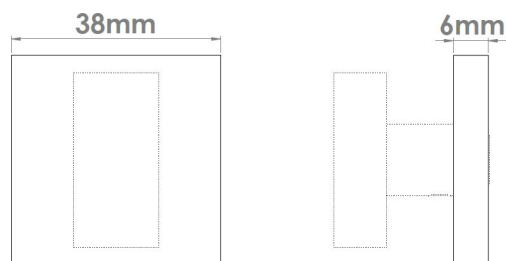

CROFT

Product Code: 249PR

Product Name: Square Pillow Privacy Rose

Description: Rose options for 182PT and 183PT turns

Shown here in our finish.

Product Information

Rose options for 182PT and 183PT turns

Available in all Croft finishes excluding AUT, DBMA, DORB, IBMA, IBUL, MBK, ORB, RBMA, TB, DEB, EB, CN,