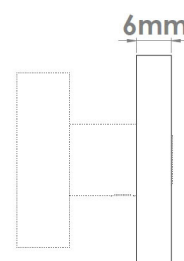

CROFT

Product Code: 249PR

Product Name: Square Pillow Privacy Rose

Description: Rose options for 182PT and 183PT turns

Shown here in our finish.

### Product Information

Rose options for 182PT and 183PT turns

Available in all Croft finishes excluding AUT, DBMA, DORB, MBK, ORB, RBMA, TB,