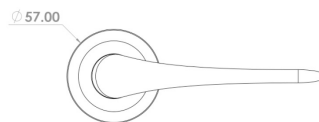

CROFT

Product Code: 7317COV57A

Product Name: Liberty Lever on Plain Covered Rose

Description: The Liberty levers tapered handle meets the neck of the lever at a distinct angle, resulting in a sleek and stylish appearance.

Available on multiple rose designs.

Shown here in our LAB finish.

Product Information

57mm diameter rose
Unsprung as standard, available sprung for additional charge.
Please note sprung rose is 4mm thicker than unsprung rose.