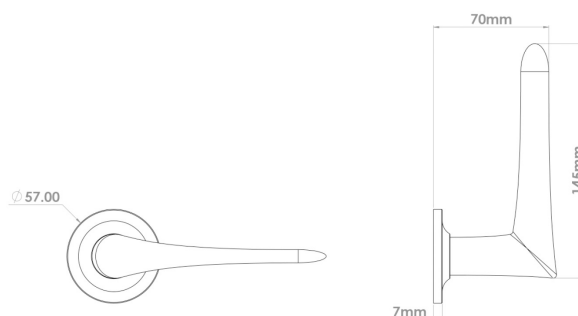

CROFT

Product Code: 7317COV57A

Product Name: Liberty Lever on Plain Covered Rose

Description: The Liberty levers tapered handle meets the neck of the lever at a distinct angle, resulting in a sleek and stylish appearance.

Available on multiple rose designs.

Shown here in our LAB finish.

Product Information

57mm diameter rose
Unsprung as standard, available sprung for additional charge.
Please note sprung rose is 4mm thicker than unsprung rose.