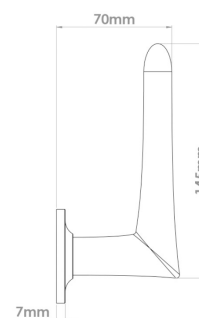

CROFT

Product Code: 7317COV57A

Product Name: Liberty Lever on Plain Covered Rose

Description: The Liberty levers tapered handle meets the neck of the lever at a distinct angle, resulting in a sleek and stylish appearance.

Available on multiple rose designs.

Shown here in our LAB finish.

Product Information

57mm diameter rose
Unsprung as standard, available sprung for additional charge.
Please note sprung rose is 4mm thicker than unsprung rose.