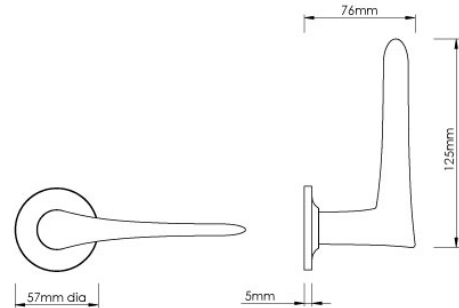

CROFT

Product Code: 7317COV57A

Product Name: Liberty Lever on Plain Covered Rose

Description: The Liberty levers tapered handle meets the neck of the lever at a distinct angle, resulting in a sleek and stylish appearance.

Available on multiple rose designs.

Shown here in our LAB finish.

Product Information

57mm diameter rose
Unsprung as standard, available sprung for additional charge.
Please note sprung rose is 4mm thicker than unsprung rose.