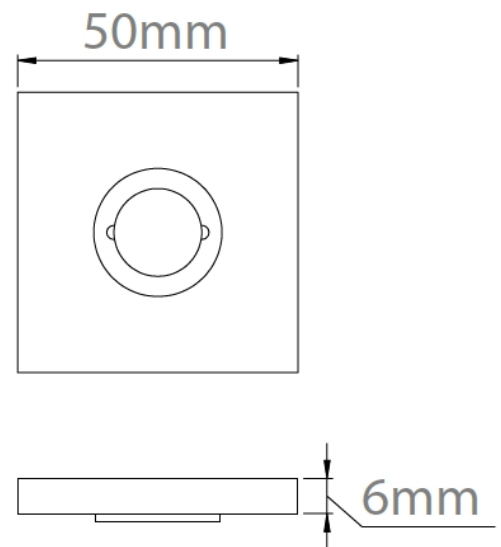

Available in all Croft finishes excluding DORB, IBMA, IBUL, MBK, ORB, RBMA, TB,