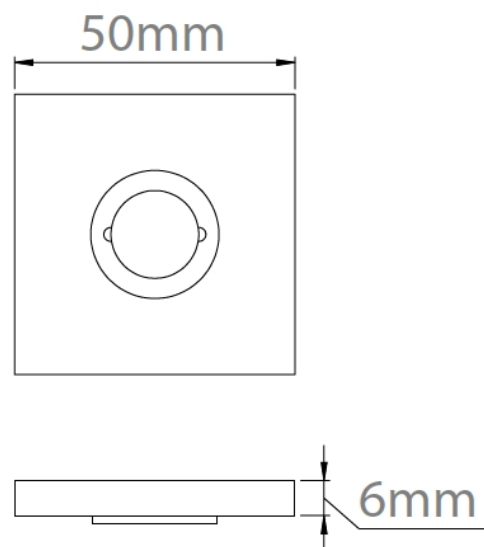

Available in all Croft finishes excluding RBMA, TB,