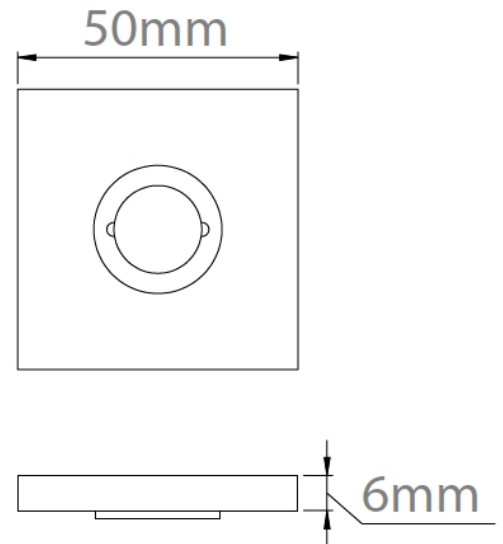

Available in all Croft finishes excluding RBMA, TB,