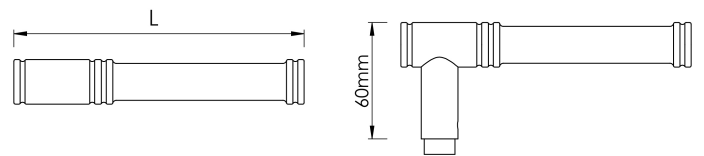

CROFT

Product Code: 123

Product Name: Kensington Lever

Description: The smooth edges of the Kensington lever represent sophistication and complement both traditional and modern stylings.

Available in 2 sizes.

Shown here on our 215 Pillow Round Rose. Also available with any of our Elements concealed Roses.

Roses sold separately.

Shown here in our Satin Nickel finish.

Product Information

Suitable for door thickness 44mm - 65mm standard.

Add 6mm to lever projection to include Rose.
Supplied with grub screw, 8mm grooved spindle and Allen key.

Sizes	L
130	130
150	150

Available in all Croft finishes excluding RBMA, TB,