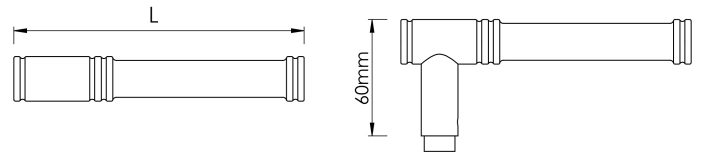

CROFT

Product Code: 123

Product Name: Kensington Lever

Description: The smooth edges of the Kensington lever represent sophistication and complement both traditional and modern stylings.

Available in 2 sizes.

Shown here on our 215 Pillow Round Rose. Also available with any of our Elements concealed Roses.

Roses sold separately.

Shown here in our Satin Nickel finish.

Product Information

Suitable for door thickness 44mm - 65mm standard.

Add 6mm to lever projection to include Rose.
Supplied with grub screw, 8mm grooved spindle and Allen key.

Sizes	L
130	130
150	150

Available in all Croft finishes excluding RBMA, TB,