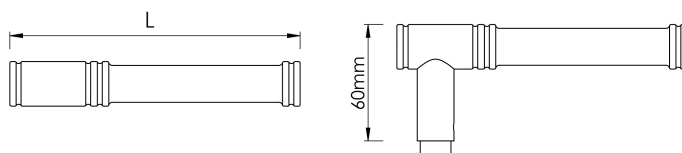

CROFT

Product Code: 123

Product Name: Kensington Lever

Description: The smooth edges of the Kensington lever represent sophistication and complement both traditional and modern stylings.

Available in 2 sizes.

Shown here on our 215 Pillow Round Rose. Also available with any of our Elements concealed Roses.

Roses sold separately.

Shown here in our Satin Nickel finish.

Product Information

Suitable for door thickness 44mm - 65mm standard.

Add 6mm to lever projection to include Rose.
Supplied with grub screw, 8mm grooved spindle and Allen key.

Sizes	L
130	130
150	150

Available in all Croft finishes excluding RBMA, TB,