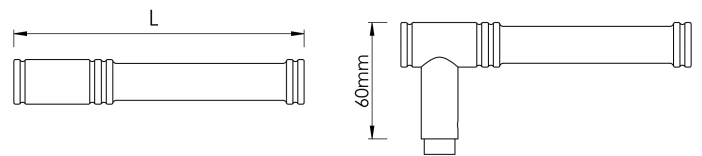

CROFT

Product Code: 123

Product Name: Kensington Lever

Description: The smooth edges of the Kensington lever represent sophistication and complement both traditional and modern stylings.

Available in 2 sizes.

Shown here on our 215 Pillow Round Rose. Also available with any of our Elements concealed Roses.

Roses sold separately.

Shown here in our Satin Nickel finish.

Product Information

Suitable for door thickness 44mm - 65mm standard.

Add 6mm to lever projection to include Rose.
Supplied with grub screw, 8mm grooved spindle and Allen key.

Sizes	L
130	130
150	150

Available in all Croft finishes excluding RBMA, TB,