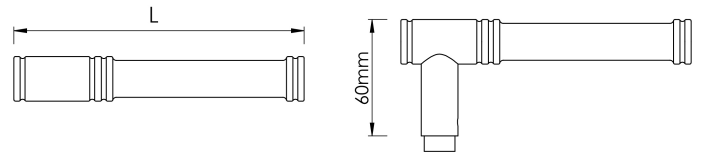

CROFT

Product Code: 123

Product Name: Kensington Lever

Description: The smooth edges of the Kensington lever represent sophistication and complement both traditional and modern stylings.

Available in 2 sizes.

Shown here on our 215 Pillow Round Rose. Also available with any of our Elements concealed Roses.

Roses sold separately.

Shown here in our Satin Nickel finish.

Product Information

Suitable for door thickness 44mm - 65mm standard.

Add 6mm to lever projection to include Rose.
Supplied with grub screw, 8mm grooved spindle and Allen key.

Sizes	L
130	130
150	150

Available in all Croft finishes excluding DORB, IBMA, IBUL, MBK, ORB, RBMA, TB,