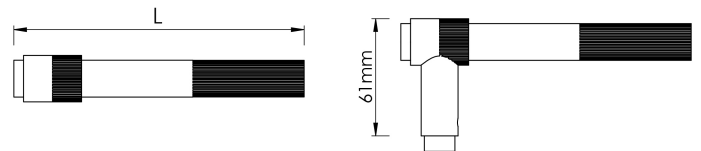

CROFT

Product Code: 121

Product Name: Mayfair Lever

Description: Intricately crafted, effortlessly chic. The exquisite detailing and sleek polishing combine to create this statement lever.

Available in 2 sizes.

Shown here on our 213 Reeded Round Rose. Also available with any of our Elements concealed Roses.

Roses sold separately.

Shown here in our Light Antique Brass finish.

Product Information

Suitable for door thickness 44mm - 65mm standard.

Add 6mm to lever projection to include Rose.
Supplied with grub screw, 8mm grooved spindle and Allen key.

Sizes	L
130	130
150	150

Available in all Croft finishes excluding RBMA, TB,