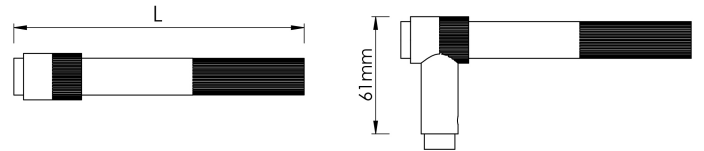

CROFT

Product Code: 121

Product Name: Mayfair Lever

Description: Intricately crafted, effortlessly chic. The exquisite detailing and sleek polishing combine to create this statement lever.

Shown here on our 213 Reeded Round Rose. Also available with any of our Elements concealed Roses.

Roses sold separately.

Shown here in our Light Antique Brass finish.

Product Information

Suitable for door thickness 44mm - 65mm standard.

Add 6mm to lever projection to include Rose.
Supplied with grub screw, 8mm grooved spindle and Allen key.