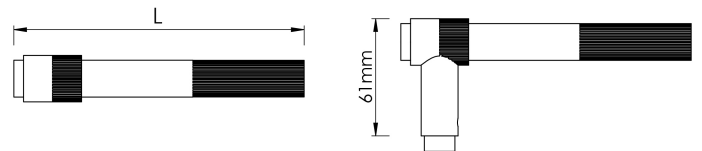

# CROFT

**Product Code:** 121

**Product Name:** Mayfair Lever

**Description:** Intricately crafted, effortlessly chic. The exquisite detailing and sleek polishing combine to create this statement lever.

Available in 2 sizes.

Shown here on our 213 Reeded Round Rose. Also available with any of our Elements concealed Roses.

Roses sold separately.

Shown here in our Light Antique Brass finish.

## Product Information

Suitable for door thickness 44mm - 65mm standard.

Add 6mm to lever projection to include Rose.  
Supplied with grub screw, 8mm grooved spindle and Allen key.

Sizes	L
130	130
150	150