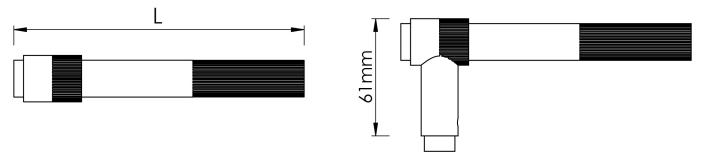

CROFT

Product Code: 121

Product Name: Mayfair Lever

Description: Intricately crafted, effortlessly chic. The exquisite detailing and sleek polishing combine to create this statement lever.

Available in 2 sizes.

Shown here on our 213 Reeded Round Rose. Also available with any of our Elements concealed Roses.

Roses sold separately.

Shown here in our Light Antique Brass finish.

Product Information

Suitable for door thickness 44mm - 65mm standard.

Add 6mm to lever projection to include Rose.
Supplied with grub screw, 8mm grooved spindle and Allen key.

Sizes	L
130	130
150	150

Available in all Croft finishes excluding RBMA, TB,