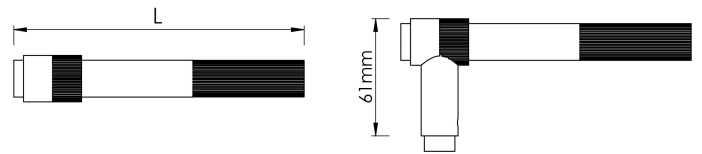

CROFT

Product Code: 121

Product Name: Mayfair Lever

Description: Intricately crafted, effortlessly chic. The exquisite detailing and sleek polishing combine to create this statement lever.

Available in 2 sizes.

Shown here on our 213 Reeded Round Rose. Also available with any of our Elements concealed Roses.

Roses sold separately.

Shown here in our Light Antique Brass finish.

Product Information

Suitable for door thickness 44mm - 65mm standard.

Add 6mm to lever projection to include Rose.
Supplied with grub screw, 8mm grooved spindle and Allen key.

Sizes	L
130	130
150	150

Available in all Croft finishes excluding RBMA, TB,