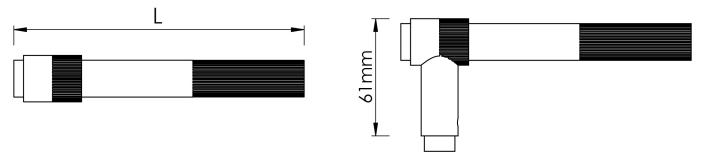

# CROFT

**Product Code:** 121

**Product Name:** Mayfair Lever

**Description:** Intricately crafted, effortlessly chic. The exquisite detailing and sleek polishing combine to create this statement lever.

Available in 2 sizes.

Shown here on our 213 Reeded Round Rose. Also available with any of our Elements concealed Roses.

Roses sold separately.

Shown here in our Light Antique Brass finish.

## Product Information

Suitable for door thickness 44mm - 65mm standard.

Add 6mm to lever projection to include Rose.  
Supplied with grub screw, 8mm grooved spindle and Allen key.

Sizes	L
130	130
150	150