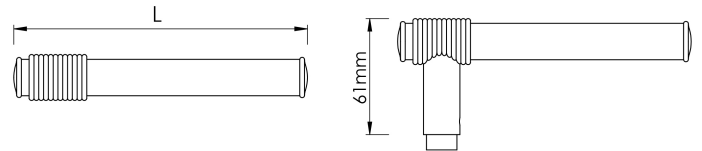

CROFT

Product Code: 122

Product Name: Putney Lever

Description: Reminiscent of rope, the accentuated collar of the Putney lever marries with the fine finishing to create a show-stopping statement.

Available in 2 sizes.

Shown here on our 216 Decorative Round Rose. Also available with any of our Elements Roses.

Roses sold separately.

Shown here in our Aged Brass finish.

Product Information

Suitable for door thickness 44mm - 65mm standard.

Add 6mm to lever projection to include Rose.
Supplied with grub screw, 8mm grooved spindle and Allen key.

| Sizes | L |
|-------|-----|
| 130 | 130 |
| 150 | 150 |

Available in all Croft finishes excluding DORB, IBMA, IBUL, MBK, ORB, RBMA, TB,