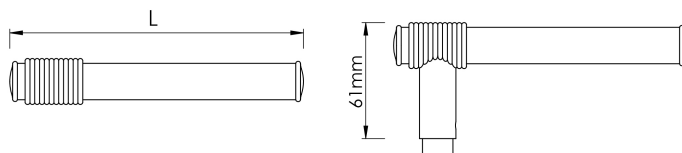

# CROFT

**Product Code:** 122

**Product Name:** Putney Lever

**Description:** Reminiscent of rope, the accentuated collar of the Putney lever marries with the fine finishing to create a show-stopping statement.

Available in 2 sizes.

Shown here on our 216 Decorative Round Rose. Also available with any of our Elements Roses.

Roses sold separately.

Shown here in our Aged Brass finish.

## Product Information

Suitable for door thickness 44mm - 65mm standard.

Add 6mm to lever projection to include Rose.  
Supplied with grub screw, 8mm grooved spindle and Allen key.

Sizes	L
130	130
150	150