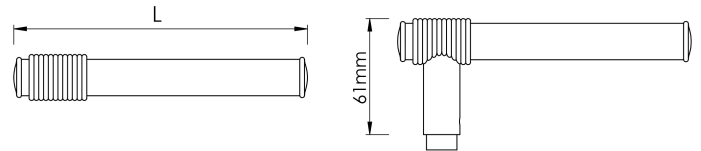

# CROFT

**Product Code:** 122

**Product Name:** Putney Lever

**Description:** Reminiscent of rope, the accentuated collar of the Putney lever marries with the fine finishing to create a show-stopping statement.

Available in 2 sizes.

Shown here on our 216 Decorative Round Rose. Also available with any of our Elements Roses.

Roses sold separately.

Shown here in our Aged Brass finish.

## Product Information

Suitable for door thickness 44mm - 65mm standard.

Add 6mm to lever projection to include Rose.  
Supplied with grub screw, 8mm grooved spindle and Allen key.

Sizes	L
130	130
150	150