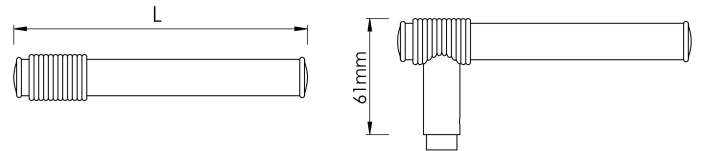

CROFT

Product Code: 122

Product Name: Putney Lever

Description: Reminiscent of rope, the accentuated collar of the Putney lever marries with the fine finishing to create a show-stopping statement.

Available in 2 sizes.

Shown here on our 216 Decorative Round Rose. Also available with any of our Elements Roses.

Roses sold separately.

Shown here in our Aged Brass finish.

Product Information

Suitable for door thickness 44mm - 65mm standard.

Add 6mm to lever projection to include Rose.
Supplied with grub screw, 8mm grooved spindle and Allen key.

Sizes	L
130	130
150	150

Available in all Croft finishes excluding RBMA, TB,