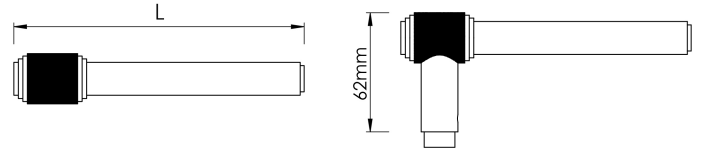

# CROFT

**Product Code:** 124

**Product Name:** Chelsea Lever

**Description:** Where precision, style, and functionality combine. Labyrinthine knurling accentuates the precise edges and sleek form of the Chelsea lever.

Shown here on our 211 Edge Step Round Rose. Also available with any of our Elements concealed Roses.

Roses sold separately.

Shown here in our Dark Bronze Metal Antique finish.

## Product Information

Suitable for door thickness 44mm - 65mm standard.

Add 6mm to lever projection to include Rose.  
Supplied with grub screw, 8mm grooved spindle and Allen key.

Sizes	L
130	130

Available in all Croft finishes excluding DORB, IBMA, IBUL, MBK, ORB, RBMA, TB,