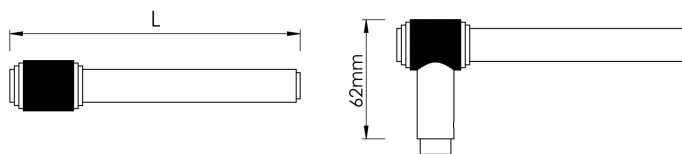

# CROFT

**Product Code:** 124

**Product Name:** Chelsea Lever

**Description:** Where precision, style, and functionality combine. Labyrinthine knurling accentuates the precise edges and sleek form of the Chelsea lever.

Shown here on our 211 Edge Step Round Rose. Also available with any of our Elements concealed Roses.

Roses sold separately.

Shown here in our Dark Bronze Metal Antique finish.

## Product Information

Suitable for door thickness 44mm - 65mm standard.

Add 6mm to lever projection to include Rose.  
Supplied with grub screw, 8mm grooved spindle and Allen key.

Sizes	L
130	130

Available in all Croft finishes excluding DORB, IBMA, IBUL, MBK, ORB, RBMA, TB,