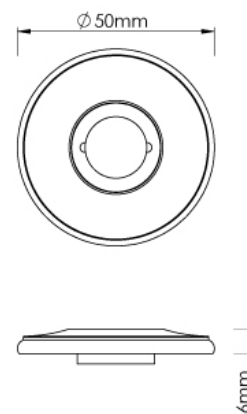

CROFT

Product Code: 217

Product Name: Curve Step Round Rose

Description: Part of our 'Elements, by Croft' Collection.

Whether you are looking for seamlessly matching door and cabinet furniture, or seeking a more eclectic personalised look, Elements, By Croft will allow you to explore your options and customise your selection.

All within a project-ready collection.

Shown here in our Light Antique Brass finish.

Shown here in our LAB finish.

Product Information

Concealed Lever Rose to complement your Elements Lever Handle choice.

Accompanying sub rose has the option to fit with 4 wood screws or 2 male/female bolt fixings to suit 38mm bolt centres. Supplied with a tightening key

All 'Elements, by Croft' designs are registered with the Intellectual Property Office.