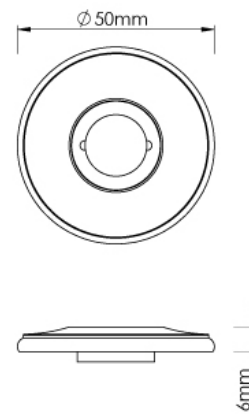

CROFT

Product Code: 217

Product Name: Curve Step Round Rose

Description: Part of our 'Elements, by Croft' Collection.

Whether you are looking for seamlessly matching door and cabinet furniture, or seeking a more eclectic personalised look, Elements, By Croft will allow you to explore your options and customise your selection.

All within a project-ready collection.

Shown here in our Light Antique Brass finish.

Shown here in our LAB finish.

Product Information

Concealed Lever Rose to complement your Elements Lever Handle choice.

Accompanying sub rose has the option to fit with 4 wood screws or 2 male/female bolt fixings to suit 38mm bolt centres. Supplied with a tightening key

All 'Elements, by Croft' designs are registered with the Intellectual Property Office.