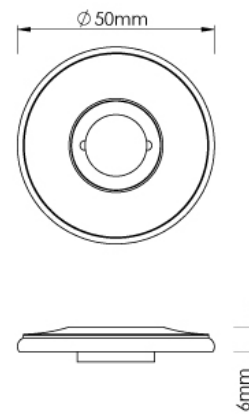

Product Code: 217

Product Name: Curve Step Round Rose

Description: Part of our 'Elements, by Croft' Collection.

Whether you are looking for seamlessly matching door and cabinet furniture, or seeking a more eclectic personalised look, Elements, By Croft will allow you to explore your options and customise your selection.

All within a project-ready collection.

Shown here in our Light Antique Brass finish.

Shown here in our LAB finish.

Product Information

Concealed Lever Rose to complement your Elements Lever Handle choice.

Accompanying sub rose has the option to fit with 4 wood screws or 2 male/female bolt fixings to suit 38mm bolt centres. Supplied with a tightening key

All 'Elements, by Croft' designs are registered with the Intellectual Property Office.