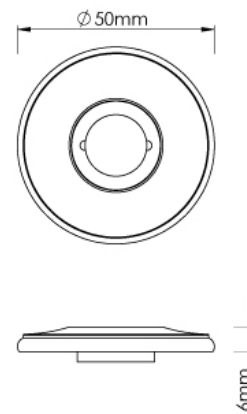

CROFT

Product Code: 217

Product Name: Curve Step Round Rose

Description: Part of our 'Elements, by Croft' Collection.

Whether you are looking for seamlessly matching door and cabinet furniture, or seeking a more eclectic personalised look, Elements, By Croft will allow you to explore your options and customise your selection.

All within a project-ready collection.

Shown here in our Light Antique Brass finish.

Shown here in our LAB finish.

Product Information

Concealed Lever Rose to complement your Elements Lever Handle choice.

Accompanying sub rose has the option to fit with 4 wood screws or 2 male/female bolt fixings to suit 38mm bolt centres. Supplied with a tightening key

All 'Elements, by Croft' designs are registered with the Intellectual Property Office.