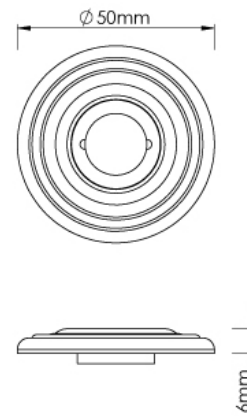

Available in all Croft finishes excluding RBMA, TB,