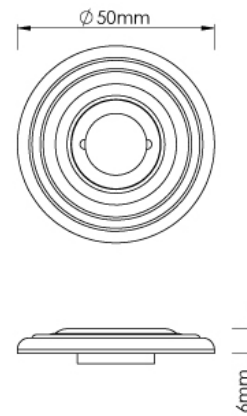

CROFT

Product Code: 216

Product Name: Decorative Round Rose

Description: Part of our 'Elements, by Croft' Collection.

Whether you are looking for seamlessly matching door and cabinet furniture, or seeking a more eclectic personalised look, Elements, By Croft will allow you to explore your options and customise your selection.

All within a project-ready collection.

Shown here in our Light Antique Brass finish.

Shown here in our LAB finish.

Product Information

Concealed Lever Rose to complement your Elements Lever Handle choice.

Accompanying sub rose has the option to fit with 4 wood screws or 2 male/female bolt fixings to suit 38mm bolt centres. Supplied with a tightening key

All 'Elements, by Croft' designs are registered with the Intellectual Property Office.