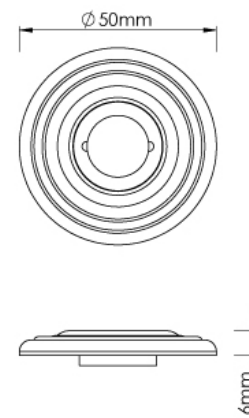

Product Code: 216

Product Name: Decorative Round Rose

Description: Part of our 'Elements, by Croft' Collection.

Whether you are looking for seamlessly matching door and cabinet furniture, or seeking a more eclectic personalised look, Elements, By Croft will allow you to explore your options and customise your selection.

All within a project-ready collection.

Shown here in our Light Antique Brass finish.

Shown here in our LAB finish.

Product Information

Concealed Lever Rose to complement your Elements Lever Handle choice.

Accompanying sub rose has the option to fit with 4 wood screws or 2 male/female bolt fixings to suit 38mm bolt centres. Supplied with a tightening key

All 'Elements, by Croft' designs are registered with the Intellectual Property Office.

Available in all Croft finishes excluding DORB, IBMA, IBUL, MBK, ORB, RBMA, TB,