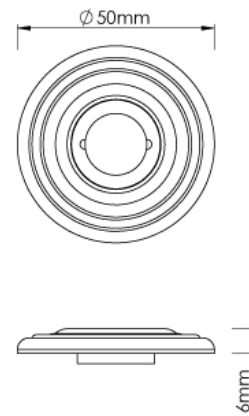

CROFT

Product Code: 216

Product Name: Decorative Round Rose

Description: Part of our 'Elements, by Croft' Collection.

Whether you are looking for seamlessly matching door and cabinet furniture, or seeking a more eclectic personalised look, Elements, By Croft will allow you to explore your options and customise your selection.

All within a project-ready collection.

Shown here in our Light Antique Brass finish.

Shown here in our LAB finish.

Product Information

Concealed Lever Rose to complement your Elements Lever Handle choice.

Accompanying sub rose has the option to fit with 4 wood screws or 2 male/female bolt fixings to suit 38mm bolt centres. Supplied with a tightening key

All 'Elements, by Croft' designs are registered with the Intellectual Property Office.