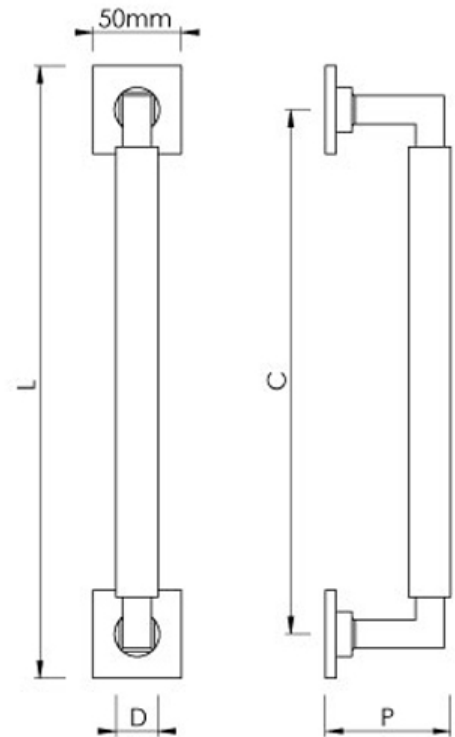

CROFT

Product Code: 7403

Product Name: Gropius Pull Handle with Square Roses

Description: Inspired by the Bauhaus architecture style, and named after its founder, Walter Gropius.

The Gropius Pull is sleek and functional as well as meticulously designed. A true embodiment of purposeful design with an artistic feel.

Available in 2 size options.

Shown here in our DBMA finish.

Product Information

Supplied bolt fix with an M12 x 100mm allthread.
Also available secret fix or back to back fix.

Sizes	L	W	P	C
300	322	65	24	300
457	507	71	24	457