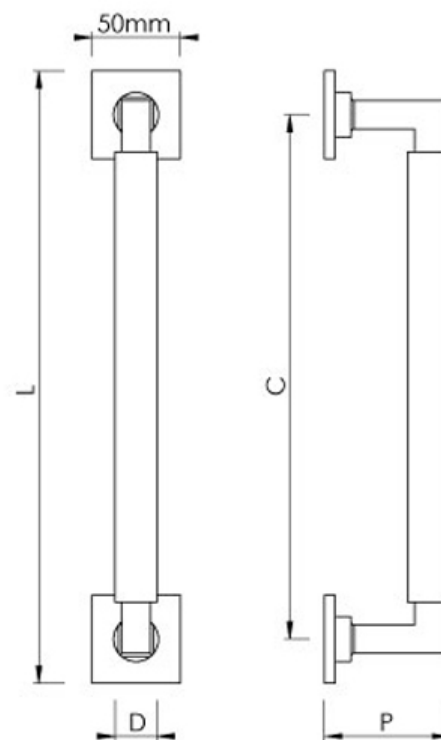

CROFT

Product Code: 7403

Product Name: Gropius Pull Handle with Square Roses

Description: Inspired by the Bauhaus architecture style, and named after its founder, Walter Gropius.

The Gropius Pull is sleek and functional as well as meticulously designed. A true embodiment of purposeful design with an artistic feel.

Available in 2 size options.

Shown here in our DBMA finish.

Product Information

Supplied bolt fix with an M12 x 100mm allthread.
Also available secret fix or back to back fix.

Sizes	L	W	P	C
300	322	65	24	300
457	507	71	24	457