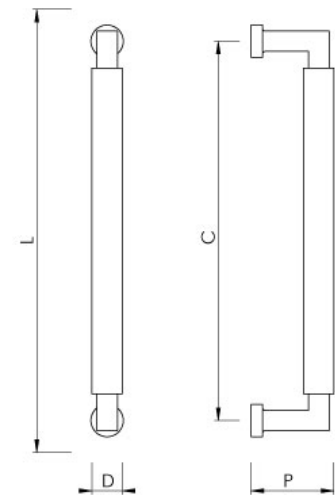

# CROFT

**Product Code:** 7402

**Product Name:** Gropius Pull Handle

**Description:** Inspired by the Bauhaus architecture style, and named after its founder, Walter Gropius.

The Gropius Pull is sleek and functional as well as meticulously designed. A true embodiment of purposeful design with an artistic feel.

Available in 2 size options.

Shown here in our DBMA finish.

## Product Information

Supplied bolt fix with an M12 x 100mm allthread.  
Also available secret fix or back to back fix.

Sizes	L	D	P	C
300	322	24	60	300
457	482	24	60	457

Available in all Croft finishes excluding RBMA, TB,