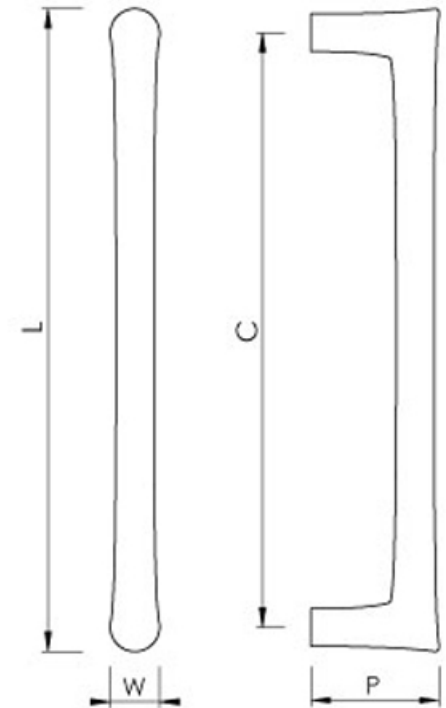

CROFT

Product Code: 7404

Product Name: Liberty Pull Handle

Description: The meeting of simplicity and style.

The distinct angles of the Liberty Pull work to only accentuate the smooth and rounded body of the handle. Designed with sophistication and durability in mind, the sleek Liberty Pull handle looks at home in a wide variety of interior stylings.

### Product Information

Supplied bolt fix with an M8 x 100mm fixing  
Also available secret fix or back to back fix.

Sizes	L	W	P
300	324	25	65

Available in all Croft finishes excluding RBMA, TB,