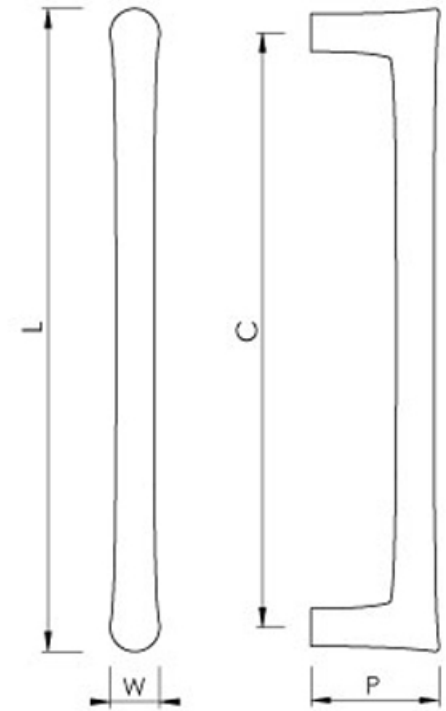

CROFT

Product Code: 7404

Product Name: Liberty Pull Handle

Description: The meeting of simplicity and style.

The distinct angles of the Liberty Pull work to only accentuate the smooth and rounded body of the handle. Designed with sophistication and durability in mind, the sleek Liberty Pull handle looks at home in a wide variety of interior stylings.

Shown here in our LAB finish.

Product Information

Supplied bolt fix with an M8 x 100mm fixing
Also available secret fix or back to back fix.

Sizes	L	W	P
300	324	25	65

Available in all Croft finishes excluding DORB, IBMA, IBUL, MBK, ORB, RBMA, TB,