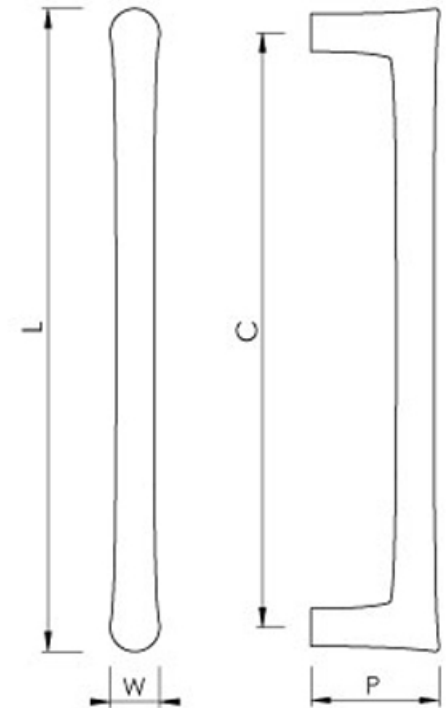

CROFT

Product Code: 7404

Product Name: Liberty Pull Handle

Description: The meeting of simplicity and style.

The distinct angles of the Liberty Pull work to only accentuate the smooth and rounded body of the handle. Designed with sophistication and durability in mind, the sleek Liberty Pull handle looks at home in a wide variety of interior stylings.

Shown here in our LAB finish.

Product Information

Supplied bolt fix with an M8 x 100mm fixing
Also available secret fix or back to back fix.

Sizes	L	W	P
300	324	25	65

Available in all Croft finishes excluding RBMA, TB,