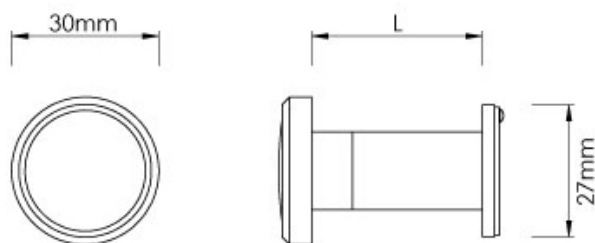

# CROFT

**Product Code:** 1835

**Product Name:** Door Viewer

**Description:** Our fire-rated door viewers come complete with a swing cover, glass lens and 180-degree vision.

Shown here in our Light Antique Brass finish.

## Product Information

Available to suit 40-50mm.

Order 1836 to suit 50-60mm doors.

Order 1837 to suit 60-70mm doors.

Available in all Croft finishes excluding DAB, DAN, DORB, IBMA, IBUL, MBK, ORB, RBMA, TB, ZB, CN, DCN,