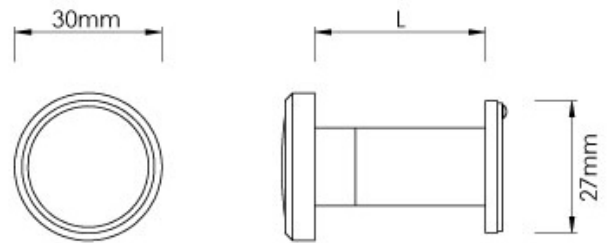

CROFT

Product Code: 1835

Product Name: Door Viewer

Description: Our fire-rated door viewers come complete with a swing cover, glass lens and 180-degree vision.

Shown here in our Light Antique Brass finish.

Product Information

Available to suit 40-50mm.

Order 1836 to suit 50-60mm doors.

Order 1837 to suit 60-70mm doors.

Available in all Croft finishes excluding DAB, DAN, DORB, IBMA, IBUL, MBK, ORB, RBMA, TB, ZB, CN,