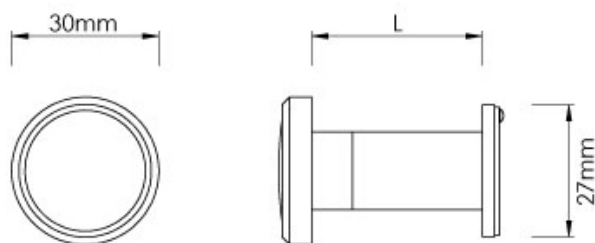

CROFT

Product Code: 1835

Product Name: Door Viewer

Description: Our fire-rated door viewers come complete with a swing cover, glass lens and 180-degree vision.

Shown here in our Light Antique Brass finish.

Product Information

Available to suit 40-50mm.

Order 1836 to suit 50-60mm doors.

Order 1837 to suit 60-70mm doors.

Available in all Croft finishes excluding DAB, DAN, DORB, RBMA, TB, ZB,