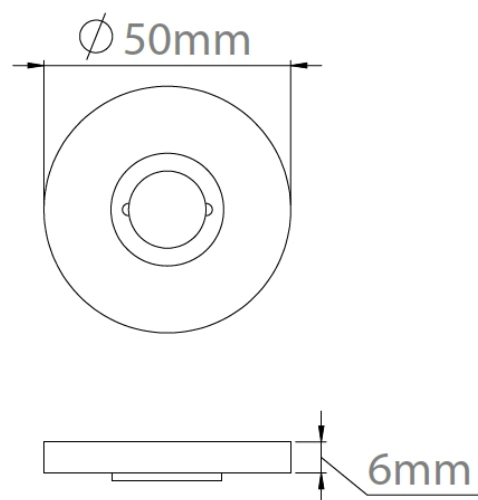

Available in all Croft finishes excluding DORB, IBMA, IBUL, MBK, ORB, RBMA, TB,