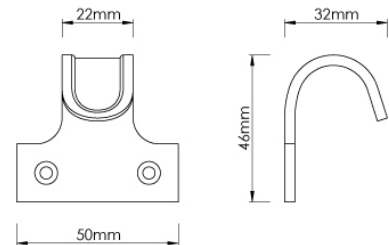

CROFT

Product Code: 2856

Product Name: Raised Edge Sash Lift

Description: The ergonomically designed Raised Edge Sash Lift allows for easy opening of traditional sash windows whilst adding a decorative touch.

Classic, elegant, and part of our full range of sash window fittings.

Shown here in our Aged Brass finish.

Product Information

2 no 6 x 3/4" raised head screws supplied

Available in all Croft finishes excluding RBMA, TB,