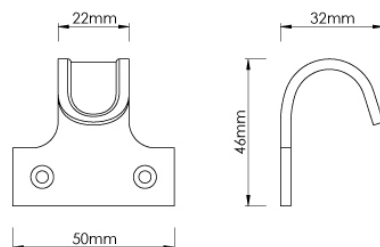

CROFT

Product Code: 2856

Product Name: Raised Edge Sash Lift

Description: The ergonomically designed Raised Edge Sash Lift allows for easy opening of traditional sash windows whilst adding a decorative touch.

Classic, elegant, and part of our full range of sash window fittings.

Shown here in our Aged Brass finish.

Product Information

2 no 6 x 3/4" raised head screws supplied

Available in all Croft finishes excluding RBMA, TB,