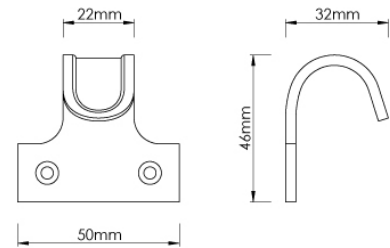

CROFT

Product Code: 2856

Product Name: Raised Edge Sash Lift

Description: The ergonomically designed Raised Edge Sash Lift allows for easy opening of traditional sash windows whilst adding a decorative touch.

Classic, elegant, and part of our full range of sash window fittings.

Shown here in our Aged Brass finish.

Product Information

2 no 6 x 3/4" raised head screws supplied

Available in all Croft finishes excluding DORB, IBMA, IBUL, MBK, ORB, RBMA, TB,