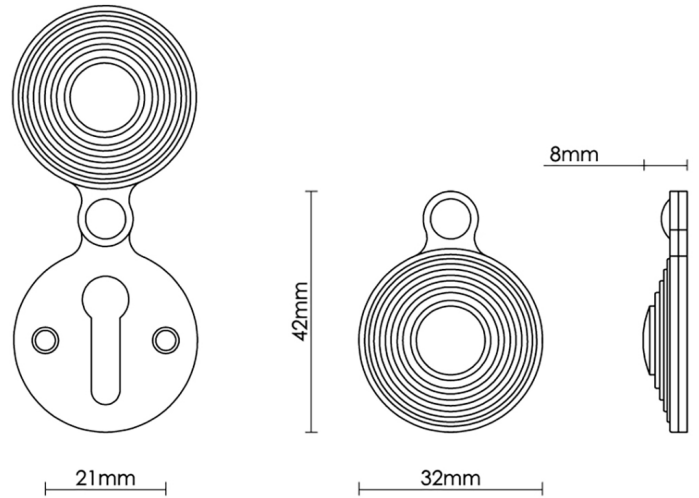

CROFT

Product Code: -4565

Product Name: Reeded Escutcheon on Backplate

Description: An ideal solution to prevent draughts without compromising on style.

Available on all keyhole backplates.

Shown here in our Light Antique Brass finish.

Product Information

Add -4565 to the backplate code to add the escutcheon.

Available in all Croft finishes excluding DORB, IBMA, IBUL, MBK, ORB, RBMA, TB,