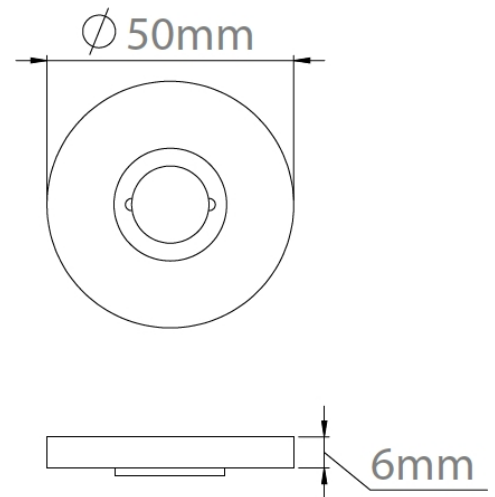

Available in all Croft finishes excluding RBMA, TB,