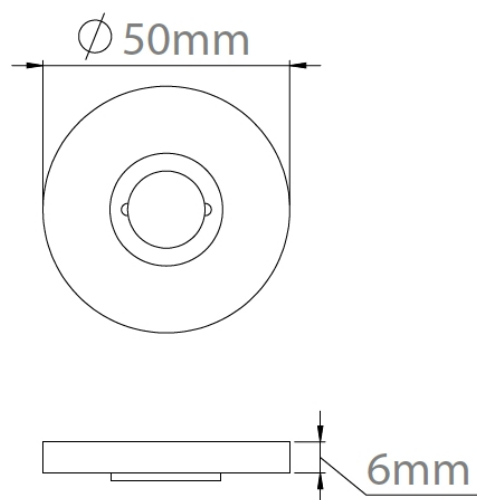

Available in all Croft finishes excluding RBMA, TB,