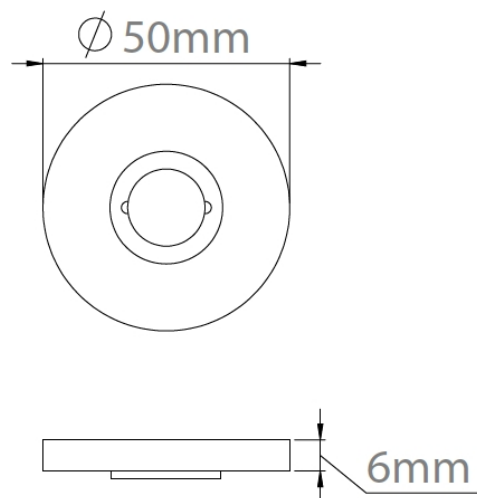

Available in all Croft finishes excluding RBMA, TB,