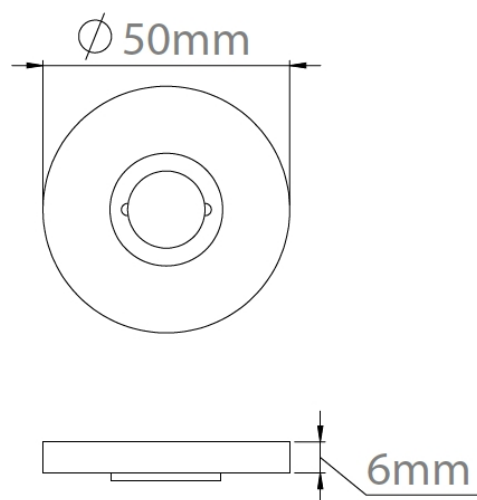

Available in all Croft finishes excluding DORB, IBMA, IBUL, MBK, ORB, RBMA, TB,