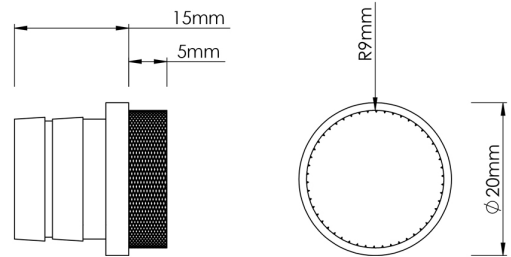

# CROFT

**Product Code:** ACC32

**Product Name:** Emergency Release and Cover

**Description:** Emergency Release with a knurled cover to provide a pleasing appearance without compromising on functionality.

## Product Information

For installation, drill a 16mm (5/8") hole to allow a friction fit.

Available in all Croft finishes excluding RBMA, TB,