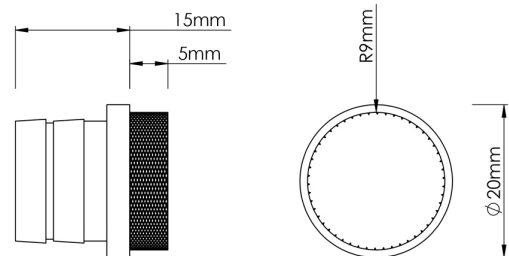

# CROFT

**Product Code:** ACC32

**Product Name:** Emergency Release and Cover

**Description:** Emergency Release with a knurled cover to provide a pleasing appearance without compromising on functionality.

## Product Information

For installation, drill a 16mm (5/8") hole to allow a friction fit.

Available in all Croft finishes excluding RBMA, TB,