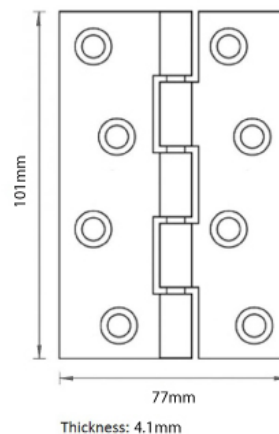

# CROFT

**Product Code:** BH7

**Product Name:** PBW Butt Hinge

**Description:** A more substantial butt hinge at 4mm thick. Our BH7 Phosphor Bronze Washered Butt Hinge is available in over 25 finishes & patinas.

## Product Information

Supplied with 8 x 1" woodscrews.

Sold in pairs.

Available in all Croft finishes excluding RBMA, TB,