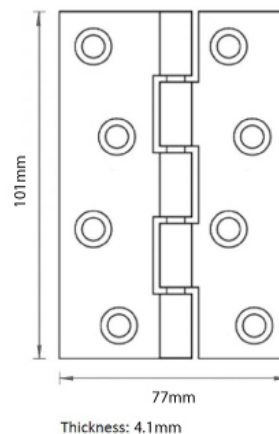

CROFT

Product Code: BH7

Product Name: PBW Butt Hinge

Description: A more substantial butt hinge at 4mm thick. Our BH7 Phosphor Bronze Washered Butt Hinge is available in over 25 finishes & patinas.

Shown here in our IBUL finish.

Product Information

Supplied with 8 x 1" woodscrews.

Sold in pairs.

Available in all Croft finishes excluding RBMA, TB,