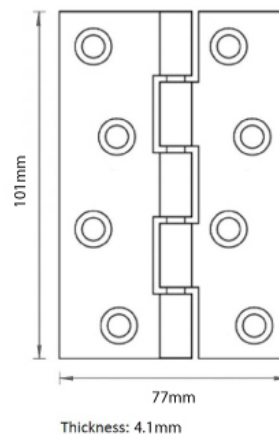

CROFT

Product Code: BH7

Product Name: PBW Butt Hinge

Description: A more substantial butt hinge at 4mm thick. Our BH7 Phosphor Bronze Washered Butt Hinge is available in over 25 finishes & patinas.

Shown here in our Midnight Carbon finish.

Product Information

Supplied with 8 x 1" woodscrews.

Sold in pairs.

Available in all Croft finishes excluding DORB, IBMA, IBUL, MBK, ORB, RBMA, TB, ZB,