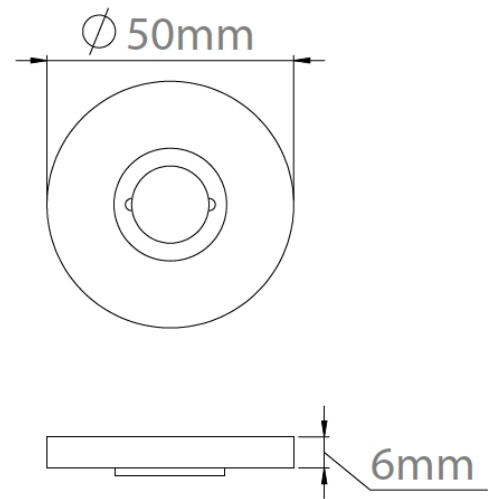

Available in all Croft finishes excluding RBMA, TB,