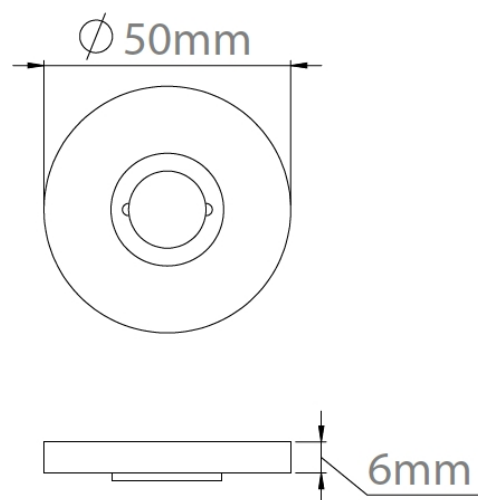

Available in all Croft finishes excluding RBMA, TB,