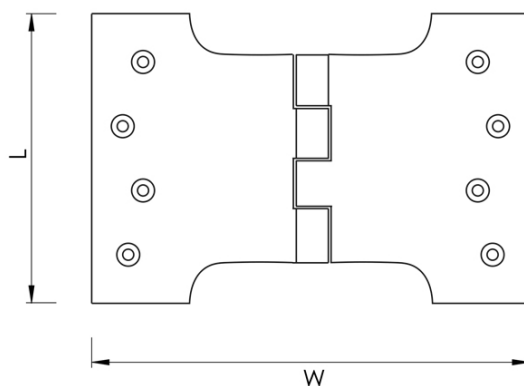

CROFT

Product Code: BH3

Product Name: Parliament Hinge

Description: A decorative hinge that will allow the door to open 180 degrees. Our Parliament hinges are available in over 25 finishes and patinas.

Shown here in our Light Antique Brass finish.

Product Information

Supplied with 10 x 1 1/2" woodscrews.

Sold in pairs

L

100mm

W

100mm

Available in all Croft finishes excluding RBMA, TB,