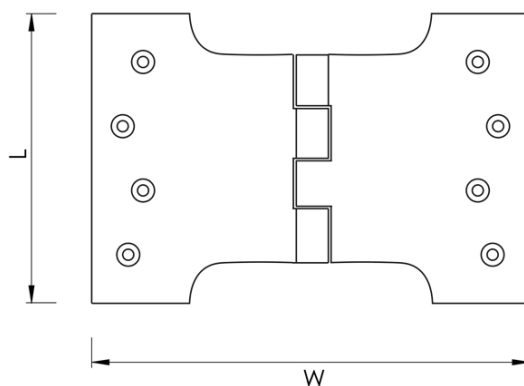

CROFT

Product Code: BH3

Product Name: Parliament Hinge

Description: A decorative hinge that will allow the door to open 180 degrees. Our Parliament hinges are available in over 25 finishes and patinas.

Shown here in our Light Antique Brass finish.

### Product Information

Supplied with 10 x 1 1/2" woodscrews.

Sold in pairs

L

100mm

W

100mm

Available in all Croft finishes excluding RBMA, TB,