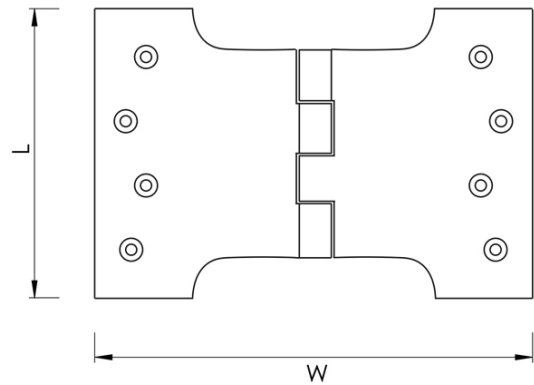

CROFT

Product Code: BH3

Product Name: Parliament Hinge

Description: A decorative hinge that will allow the door to open 180 degrees. Our Parliament hinges are available in over 25 finishes and patinas.

Shown here in our Light Antique Brass finish.

Product Information

Supplied with 10 x 1 1/2" woodscrews.

Sold in pairs

L

100mm

W

100mm

Available in all Croft finishes excluding RBMA, TB,