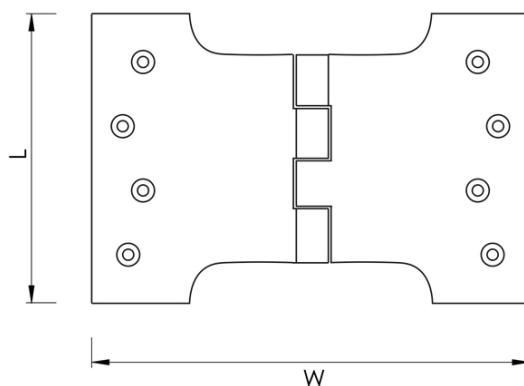

CROFT

Product Code: BH4

Product Name: Parliament Hinge

Description: A decorative hinge that will allow the door to open 180 degrees. Our Parliament hinges are available in over 25 finishes and patinas.

Shown here in our Light Antique Brass finish.

### Product Information

Supplied with 10 x 1 1/2" woodscrews.

Sold in pairs.

L

100mm

W

125mm

Available in all Croft finishes excluding DORB, IBMA, IBUL, MBK, ORB, RBMA, TB, ZB,