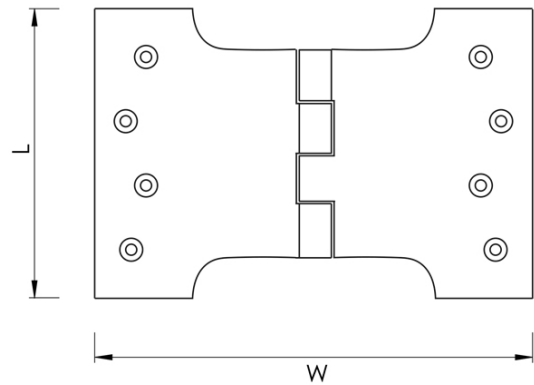

CROFT

Product Code: BH4

Product Name: Parliament Hinge

Description: A decorative hinge that will allow the door to open 180 degrees. Our Parliament hinges are available in over 25 finishes and patinas.

Shown here in our Light Antique Brass finish.

Product Information

Supplied with 10 x 1 1/2" woodscrews.

Sold in pairs.

L

100mm

W

125mm

Available in all Croft finishes excluding RBMA, TB,