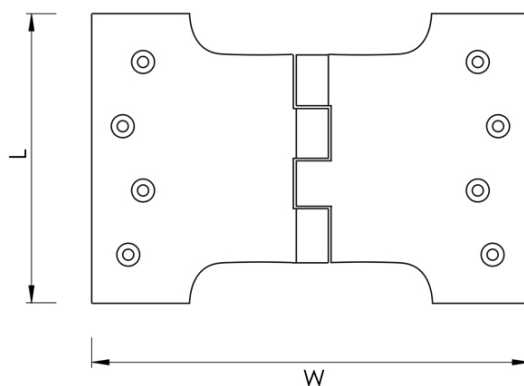

CROFT

Product Code: BH4

Product Name: Parliament Hinge

Description: A decorative hinge that will allow the door to open 180 degrees. Our Parliament hinges are available in over 25 finishes and patinas.

Shown here in our Light Antique Brass finish.

Product Information

Supplied with 10 x 1 1/2" woodscrews.

Sold in pairs.

L

100mm

W

125mm

Available in all Croft finishes excluding RBMA, TB,