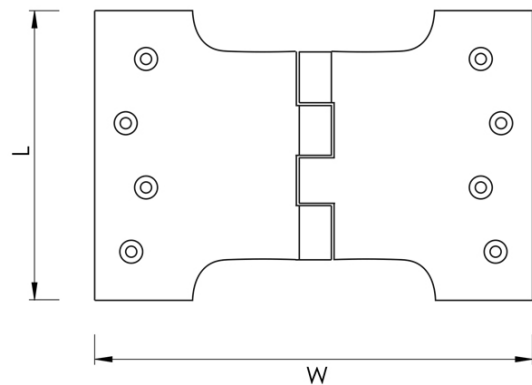

CROFT

Product Code: BH4

Product Name: Parliament Hinge

Description: A decorative hinge that will allow the door to open 180 degrees. Our Parliament hinges are available in over 25 finishes and patinas.

Shown here in our Light Antique Brass finish.

### Product Information

Supplied with 10 x 1 1/2" woodscrews.

Sold in pairs.

L

100mm

W

125mm

Available in all Croft finishes excluding RBMA, TB,