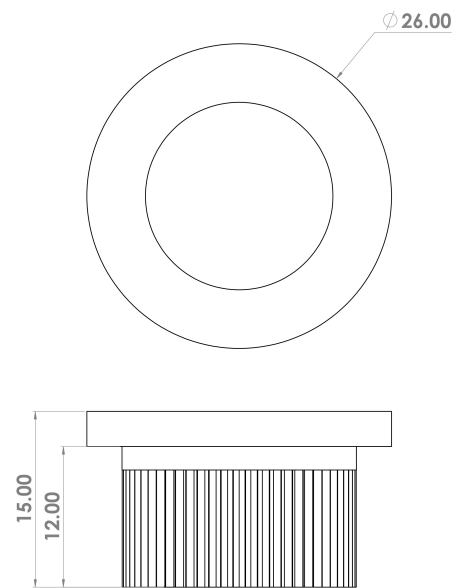

CROFT

Product Code: MR

Product Name: Minimalist Rose

Description: Befitting a luxury, clean aesthetic, the Minimalist Rose is compatible with our Elements and Classic door levers, as well as our Classic knobs.

At only 26mm in diameter the Minimalist Rose sits unobtrusively on the door, allowing the fine detail and silhouette of the hardware to take centre stage.

Pair with the [Minimalist Escutcheon](#) or the [Minimalist Rose for Turns](#) to create a unique aesthetic.

Shown here in our Antique Brass finish.

Product Information

For installation, drill a 19mm (3/4") hole to allow a friction fit.

Available in all Croft finishes excluding DAB, DAN, DORB, IBMA, IBUL, MBK, ORB, RBMA, TB, CN,