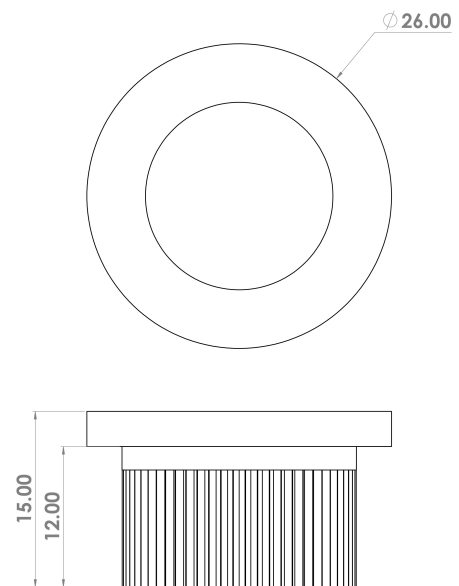

# CROFT

**Product Code:** MR

**Product Name:** Minimalist Rose

**Description:** Befitting a luxury, clean aesthetic, the Minimalist Rose is compatible with our Elements and Classic door levers, as well as our Classic knobs.

At only 26mm in diameter the Minimalist Rose sits unobtrusively on the door, allowing the fine detail and silhouette of the hardware to take centre stage.

Pair with the [Minimalist Escutcheon](#) or the [Minimalist Rose for Turns](#) to create a unique aesthetic.

## Product Information

For installation, drill a 19mm (3/4") hole to allow a friction fit.

Available in all Croft finishes excluding DAB, DAN, DORB, RBMA, TB,