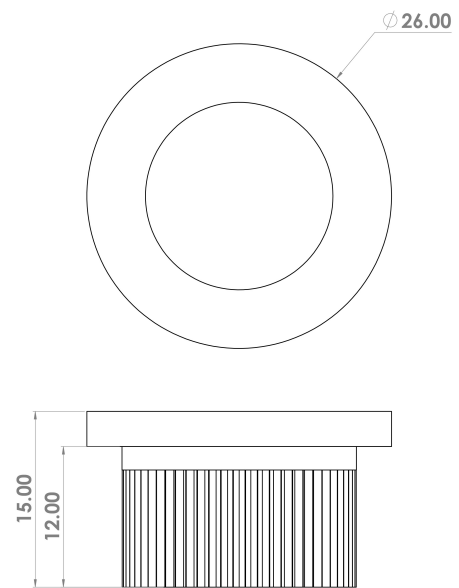

CROFT

Product Code: MR

Product Name: Minimalist Rose

Description: Befitting a luxury, clean aesthetic, the Minimalist Rose is compatible with our Elements and Classic door levers, as well as our Classic knobs.

At only 26mm in diameter the Minimalist Rose sits unobtrusively on the door, allowing the fine detail and silhouette of the hardware to take centre stage.

Pair with the [Minimalist Escutcheon](#) or the [Minimalist Rose for Turns](#) to create a unique aesthetic.

Shown here in our Antique Brass finish.

Product Information

For installation, drill a 19mm (3/4") hole to allow a friction fit.

Available in all Croft finishes excluding DAB, DAN, DORB, RBMA, TB,