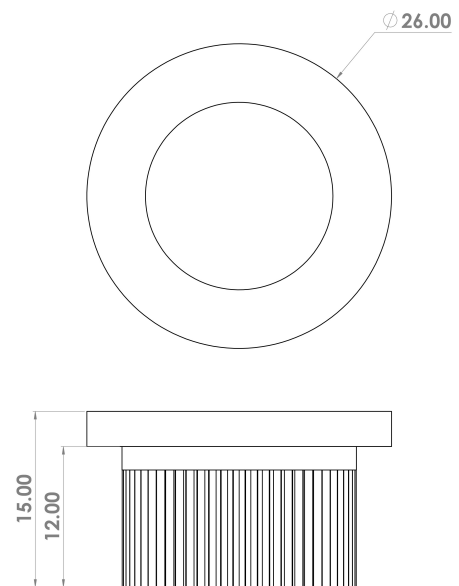

CROFT

Product Code: MR

Product Name: Minimalist Rose

Description: Befitting a luxury, clean aesthetic, the Minimalist Rose is compatible with our Elements and Classic door levers, as well as our Classic knobs.

At only 26mm in diameter the Minimalist Rose sits unobtrusively on the door, allowing the fine detail and silhouette of the hardware to take centre stage.

Pair with the [Minimalist Escutcheon](#) or the [Minimalist Rose for Turns](#) to create a unique aesthetic.

Shown here in our Antique Brass finish.

Product Information

For installation, drill a 19mm (3/4") hole to allow a friction fit.

Available in all Croft finishes excluding DAB, DAN, DORB, RBMA, TB,