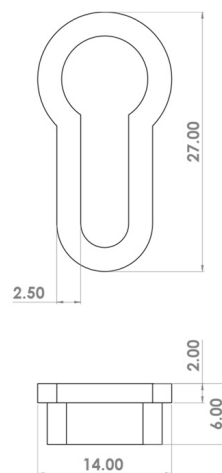

Available in all Croft finishes excluding DAB, DAN, DORB, RBMA, TB,