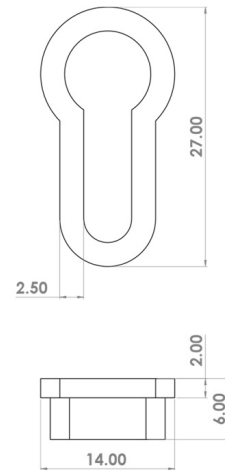

CROFT

Product Code: 1781

Product Name: Minimalist Escutcheon

Description: Add a sleek finishing touch with our beautifully crafted Minimalist escutcheon.

Create a unique aesthetic by pairing with the [Minimalist Rose for levers and knobs](#).

Also available in [Euro profile](#).

Shown here in our Polished Brass finish.

Product Information

Installation jig template provided, allowing for accurate cutting of the profile to allow for a friction fit.