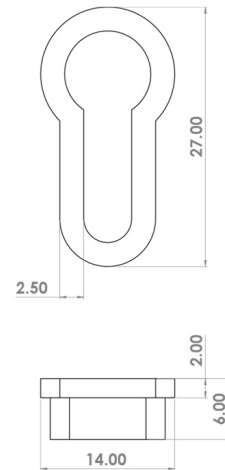

CROFT

Product Code: 1781

Product Name: Minimalist Escutcheon

Description: Add a sleek finishing touch with our beautifully crafted Minimalist escutcheon.

Create a unique aesthetic by pairing with the [Minimalist Rose for levers and knobs](#).

Also available in [Euro profile](#).

Shown here in our Polished Brass finish.

Product Information

Installation jig template provided, allowing for accurate cutting of the profile to allow for a friction fit.

Available in all Croft finishes excluding DAB, DAN, DORB, IBMA, IBUL, MBK, ORB, RBMA, TB, CN,